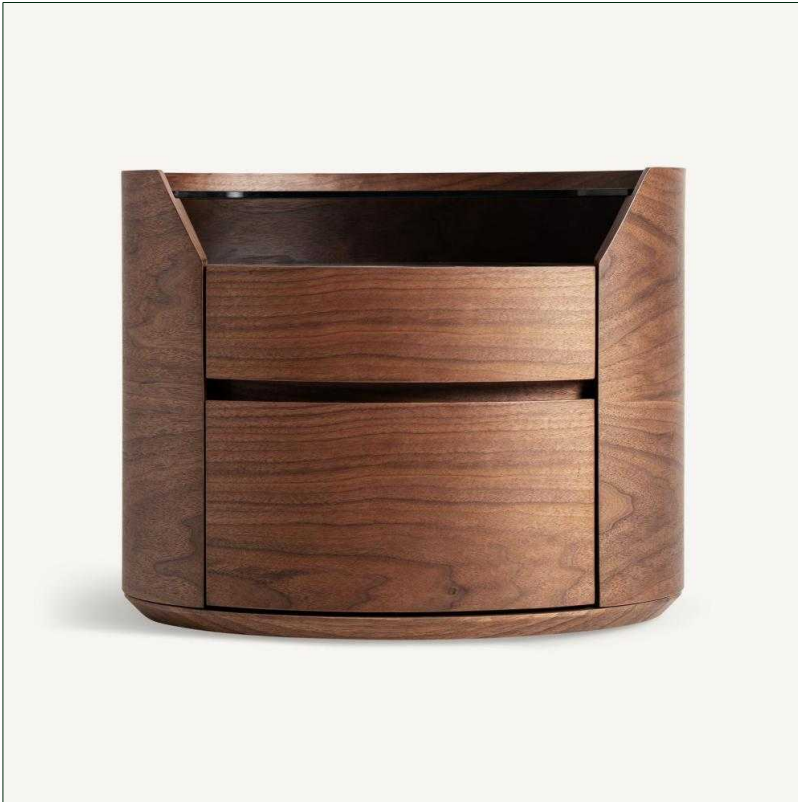

VICAL

Ref. 36917 LECCO BEDSIDE TABLE

COMPOSITION

Plywood in brown, combined with transparent crystal and white ceramics

DIMENSIONS

Measurements (length x width x height):
60 x 43 x 48,5 cm.

Weight:
27,8 kg.

Number of drawers:
2

Interior drawers:
(P) 35,5X27,5X4,5 (G) 35,5X27,5X8,5 cm.

Interior space:
56X38,5X7,5 cm.

Board thickness:
1,6 cm.

Type of legs:
Fija

Detachable parts:
glass

Supported Weight:
20 kg.

Included:
Glass.