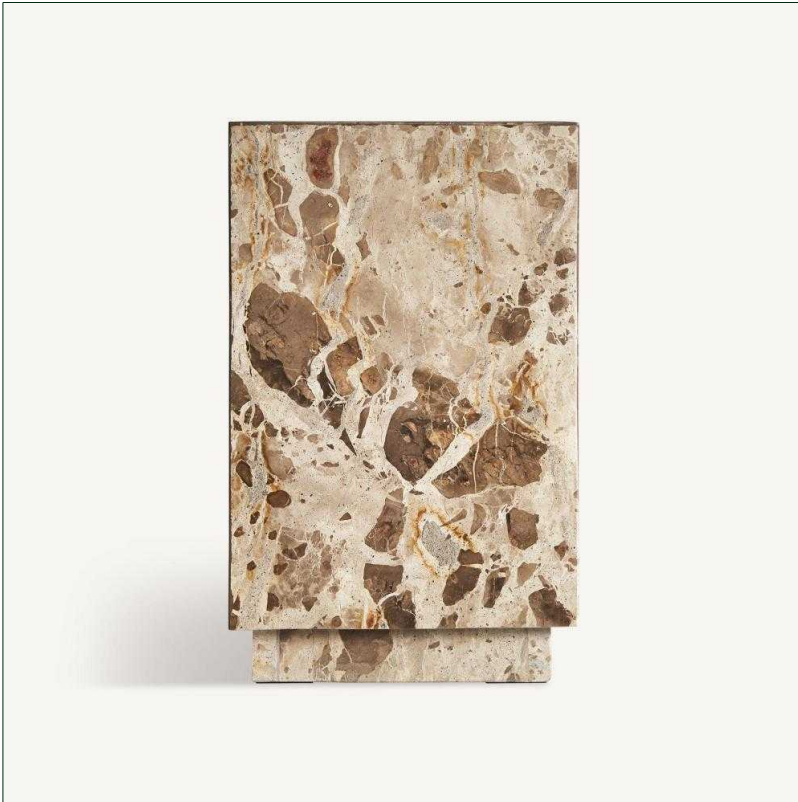

# VICAL

Ref. 33518 GROV SIDE TABLE

## COMPOSITION

Marble in beige