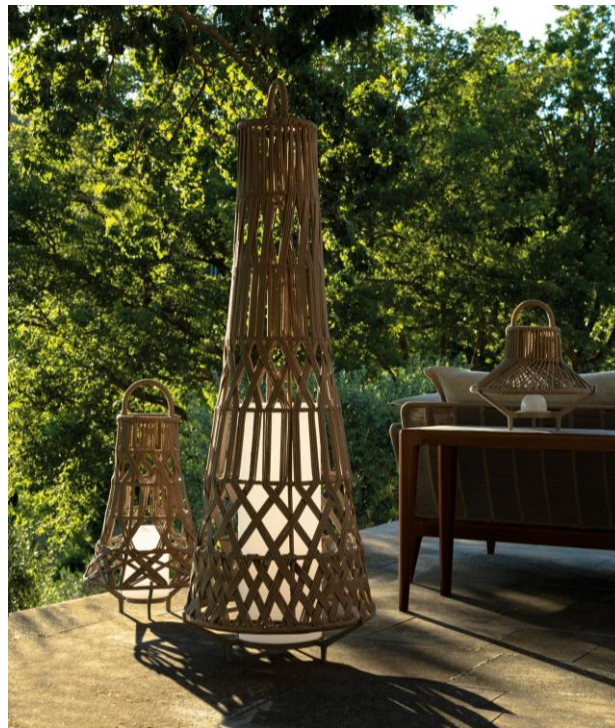

Aluminum frame – Synthetic ropes

CODE: CORL01

Cm Ø31, H:120

Price: 1.227€

CODE: CORL02

Cm Ø31, H: 95

Price: 1.115€

**TI- TRIBAL LAMP
BIG/MEDIUM**