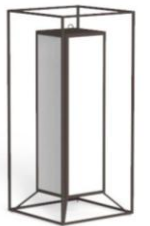

TI- CORAL LAMP

Aluminum frame – Synthetic ropes

CODE: CORL01

Cm Ø31, H:120

Price: 1.227€

CODE: CORL02

Cm Ø31, H: 95

Price: 1.115€

**TI- TRIBAL LAMP
BIG/MEDIUM**

Aluminum frame –
Synthetic ropes

CODE: TRIB01

Cm W:60, D:60, H:175

Price: 1.954 €

CODE: TRIB02

Cm W: 40, D:40, H: 75

Price: 939 €

TI- CLEOSOFT LANTERN

CODE: CLEL02

Cm W: 40, D:40, H: 90

Price: 717 €

TI- CLEOSOFT LANTERN

CODE: CLEL03

Aluminum frame

Cm W:45, D:45, H:120

Price: 955 €