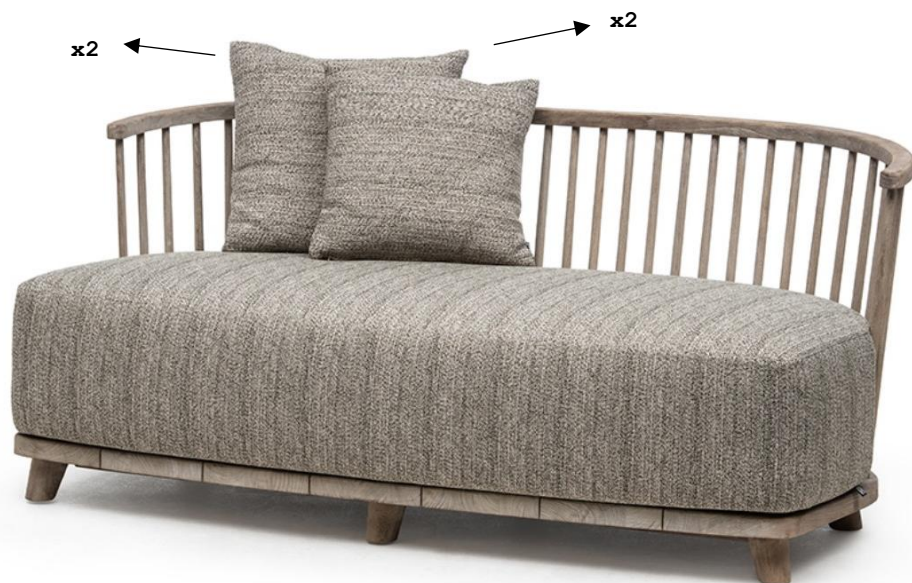

Sofa Carol

GH-G549-NAT

Base Teak Natural Grey

Cm 159x73x71H

1.306€

Available 3 pcs. from 30th of April 2026

GH-G549-KN05

FABRIC QUICK DRY FOAM

1.288€

Διαθέσιμο 1 pcs.

GH-G549-LACO162

FABRIC QUICK DRY FOAM

1.288€

Available 4 pcs.

GH-G155-LACO162

Deco cushion

Cm40x40 –74€

Μη διαθέσιμο

GH-G156-LACO162

Deco cushion

Cm50x50 –85€

Μη διαθέσιμο