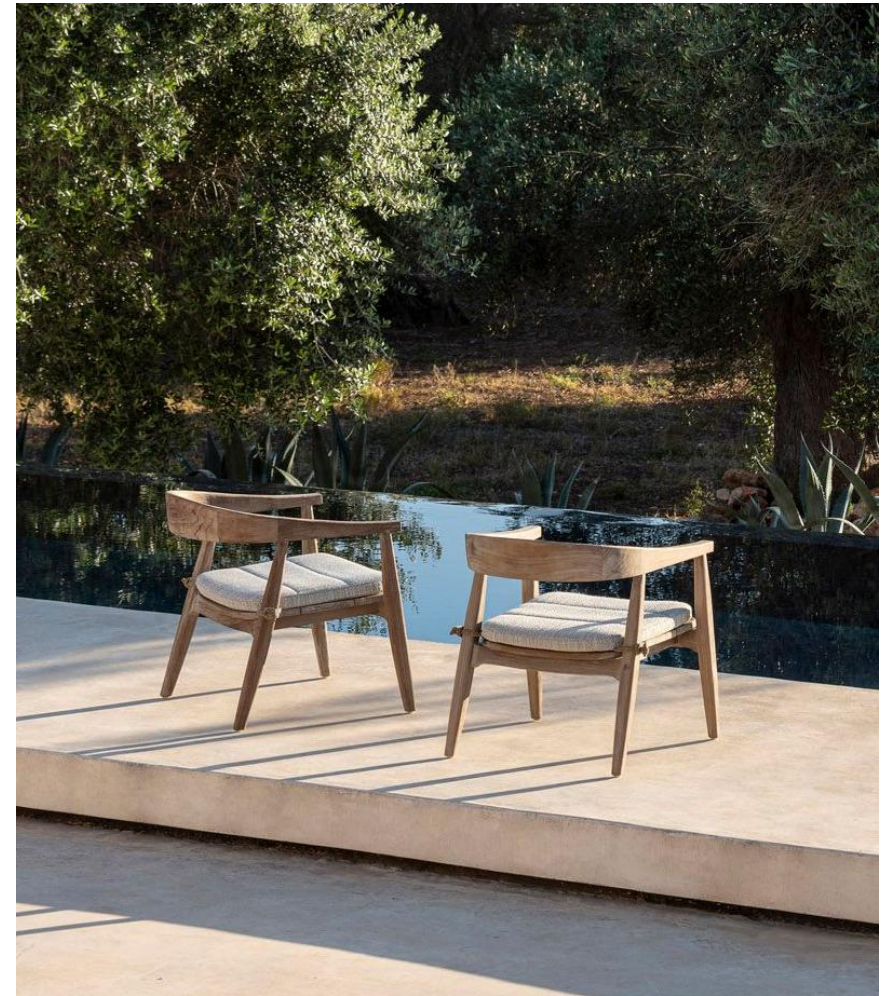

Armchair Easy Faye

GH-G793-NAT-EASY CHAIR FAYE

Teak Natural Grey

Cushion not included

CM 68x66x69H

641€

Available 7 pcs.

Available 6 pcs. from 30th of April 2026