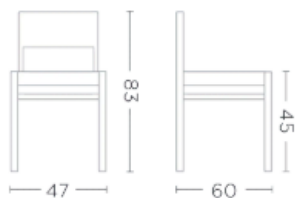

Chair Fiona

G510-PE-AW CHAIR FIONA
Teak Natural Grey / PE Antique Weed
Cm 47x60x83H / seat height 45
362€
Available 21 pcs.

*To enhance the natural material beauty, this teak product comes without any finishing or protective treatment applied.