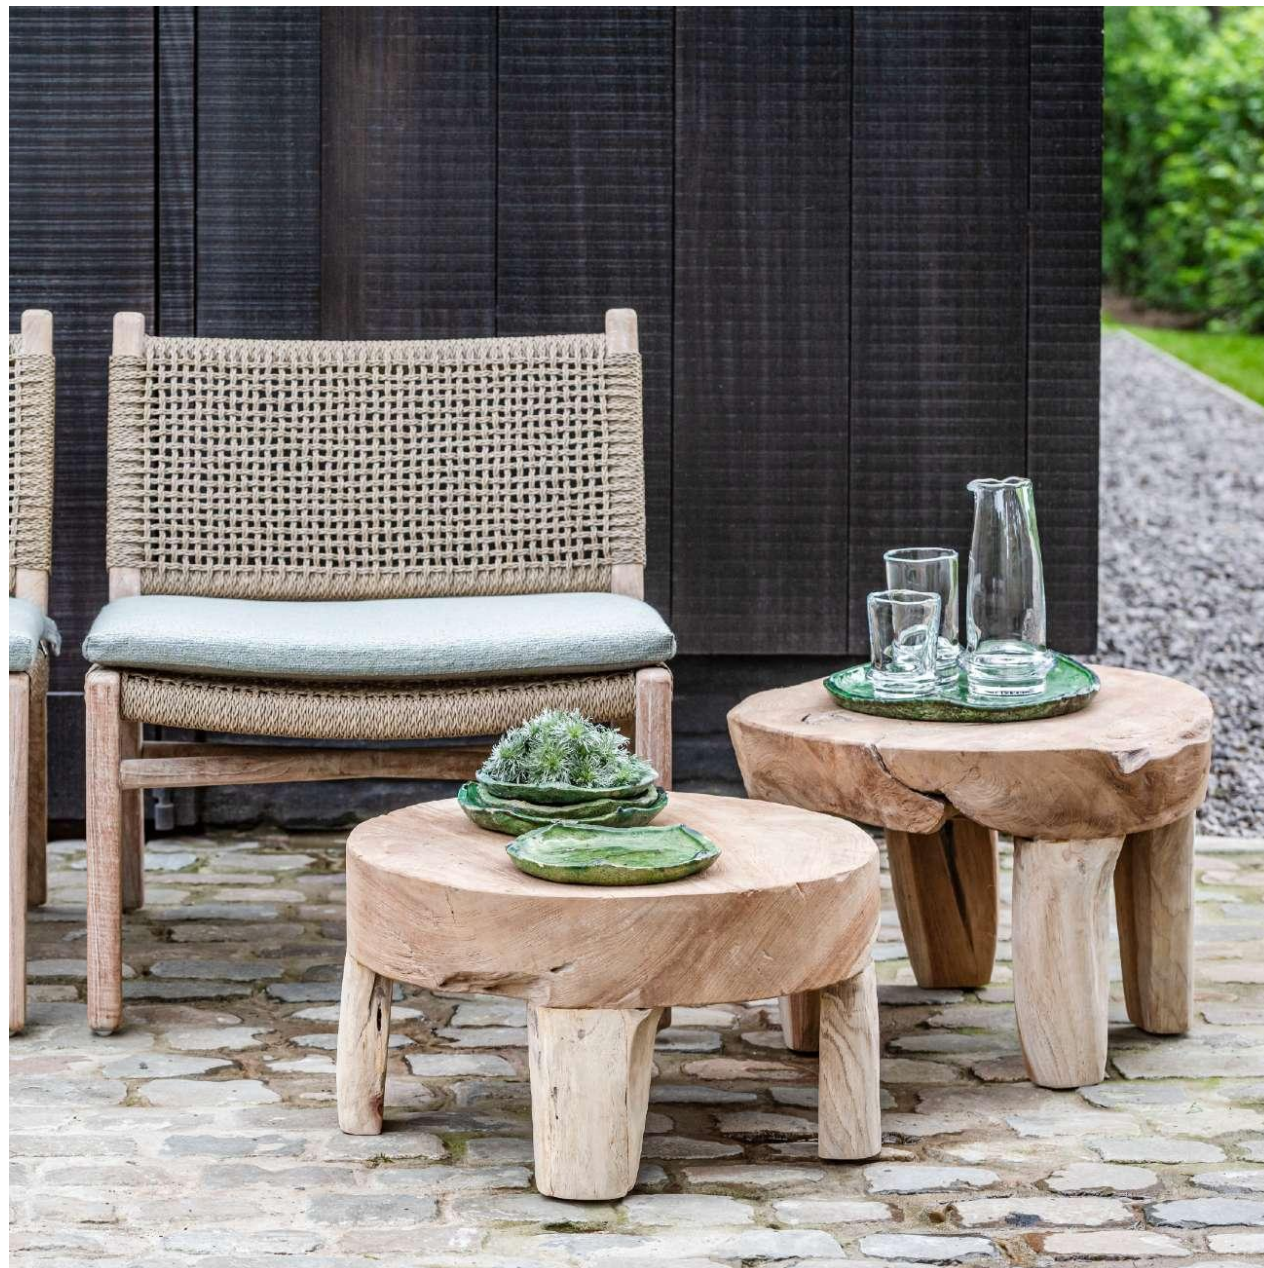

*To enhance the natural material beauty, this teak product comes without any finishing or protective treatment applied.