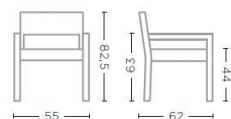

GH-G801-RO-NAT-ARMCHAIR MARIO RECLAIMED

Teak Natural Grey/Rope

CM 61X80X110H

494€

Available 36 pcs. from 30th of April 2026