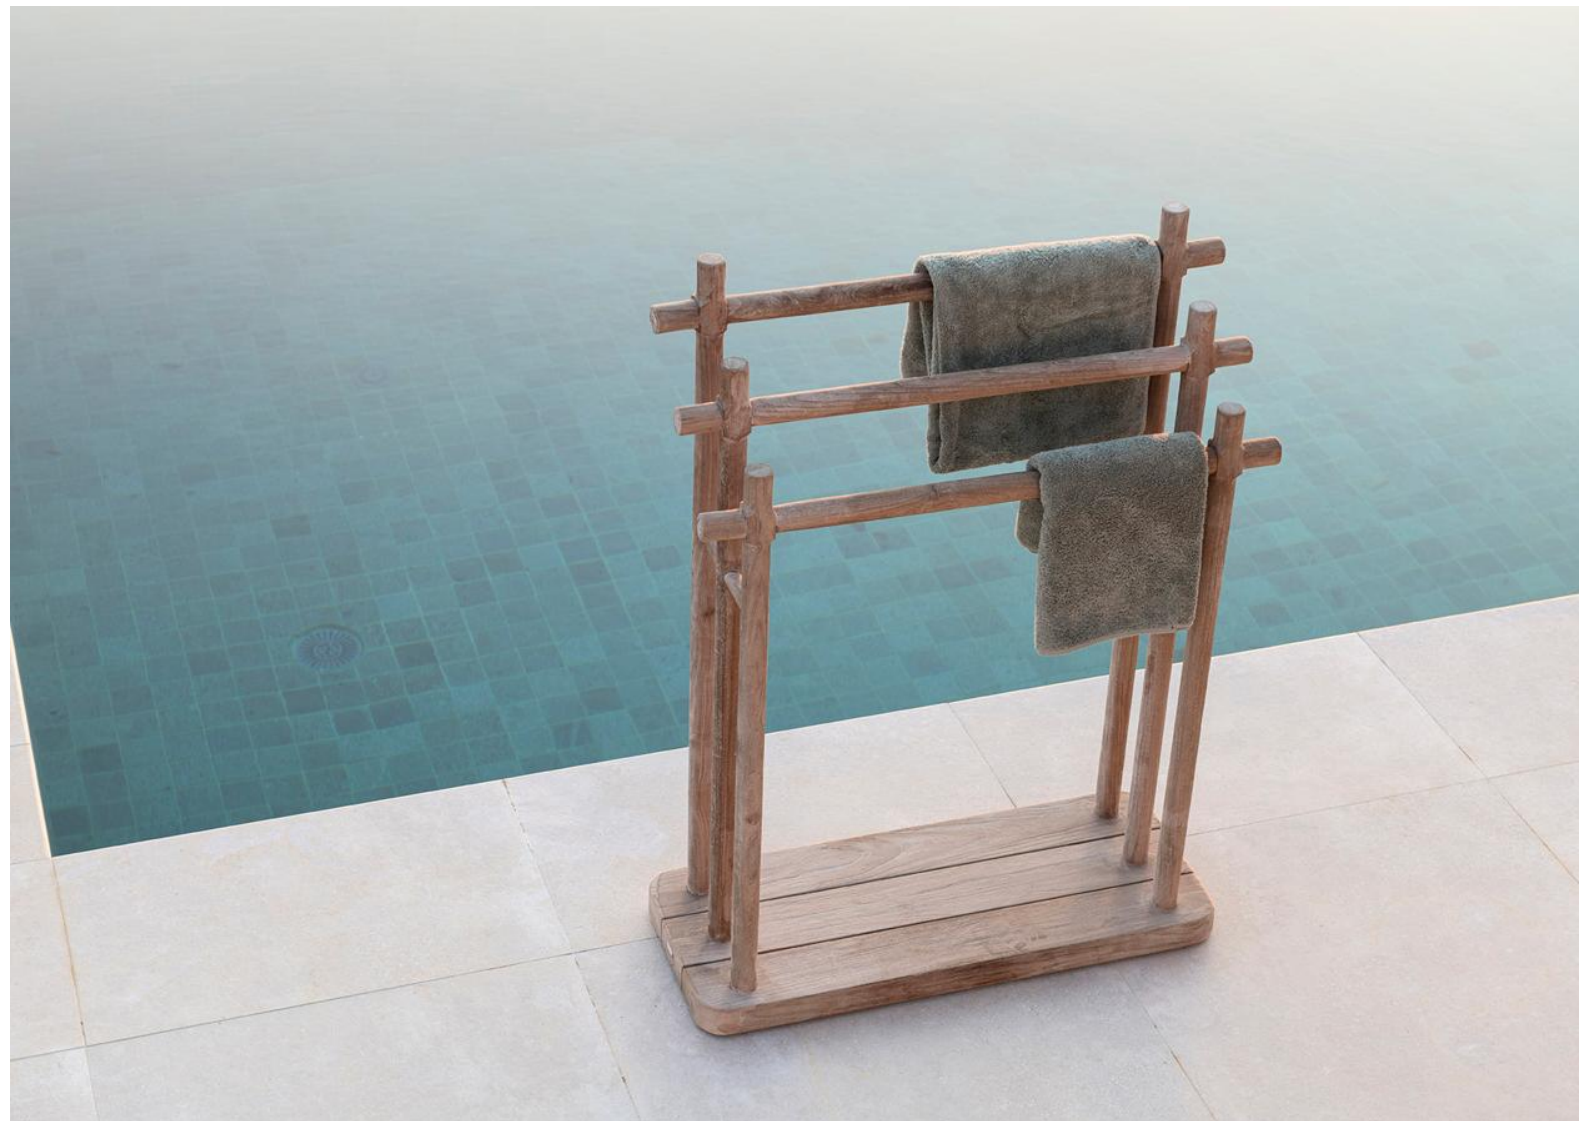

*To enhance the natural material beauty, this teak product comes without any finishing or protective treatment applied.

Towel Rack Finn

GH-G633-NAT FINN TOWEL RACK

Teak Natural grey

Cm120x35x115H

655€

Μη διαθέσιμο