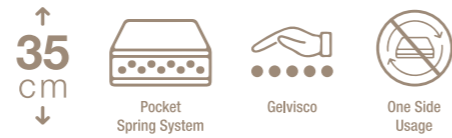

LUSH

Το στρώμα Lush ανακουφίζει από την πίεση, απορροφά την κίνηση κατά τη διάρκεια του ύπνου και ρυθμίζει τη θερμοκρασία του σώματος. Τα αφρώδη θερμοελαστικά υλικά και ο αφρός Gelvisco που δημιουργεί αίσθηση δροσιάς, σε συνδυασμό με το εξαιρετικά απαλό κάλυμμα, υποστηρίζουν τέλεια τη σπονδυλική στήλη, εξασφαλίζοντας βαθύ, αναζωογονητικό ύπνο.

Lush mattress relieves pressure, absorbs movement during sleep and regulates body temperature. The thermo-elastic materials and Gelvisco foam that creates a feeling of coolness, combine with an extremely soft cover to perfectly support the spine and ensure a deep refreshing sleep.