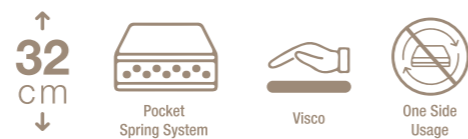

Release

Αυτό το στρώμα συνδυάζει Visco με ένα ελαστικό πλεκτό ύφασμα που διευκολύνει την “αναπνοή” του στρώματος προσφέροντας μια τέλεια εμπειρία ύπνου. Το σύστημα ελατηρίων Pocket spring υψηλής ενίσχυσης δημιουργεί την ιδανική φόρμουλα για έναν άνετο και υγιή ύπνο.

This mattress combines Visco with an elastic knitted fabric that enables breathability providing a sleep experience close to perfect. A high-form Pocket spring system creates the ideal formula for a restful and healthy sleep.