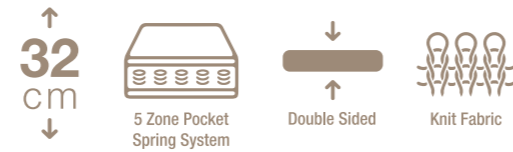

With double-layered pads that create a massage feeling, Caress mattress reduces involuntary movements during sleep and relieves possible joint pain. The 5-zone Pocket spring system, forms separate zones of hardness that exert different pressures depending on the body part that supports the respective area.