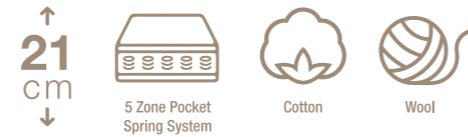

BLISS

Εξισορροπώντας τα επίπεδα υγρασίας με τις κάψουλες αέρα μέσα στο ελαστικό, φυσικό Latex, το παιδικό στρώμα Bliss χρησιμοποιεί ενισχυμένες στρώσεις από βαμβάκι και μαλλί για καλύτερη κυκλοφορία του αέρα. Έτσι προσφέρει την ορθοπεδική υποστήριξη που χρειάζεται το παιδί σας με μια εύκαμπτη και σταθερή δομή.

Balancing moisture levels with the air capsules inside the flexible, natural latex, Bliss kids mattress uses supportive cotton and wool layers for extra breathability. This way, it offers the orthopedic support your child requires with a flexible and firm structure.