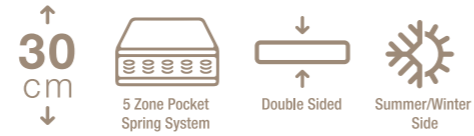

COCOON

Το στρώμα Cocoon χρησιμοποιεί αφρώδη υλικά και στις δύο πλευρές δίνοντας την αίσθηση διαρκούς μασάζ και επιτρέποντας τη φυσική κυκλοφορία του αέρα. Έχοντας το χαρακτηριστικό του να εξισορροπεί την αυξημένη εφίδρωση του σώματος, διασφαλίζει ένα δροσερό και ευχάριστο ξύπνημα.

Cocoon mattress, uses foam on both sides to give the feeling of massage and allow natural air circulation. Thanks to its moisture balancing and perspiration minimizing characteristic, waking up in sweat may be a thing of the past.