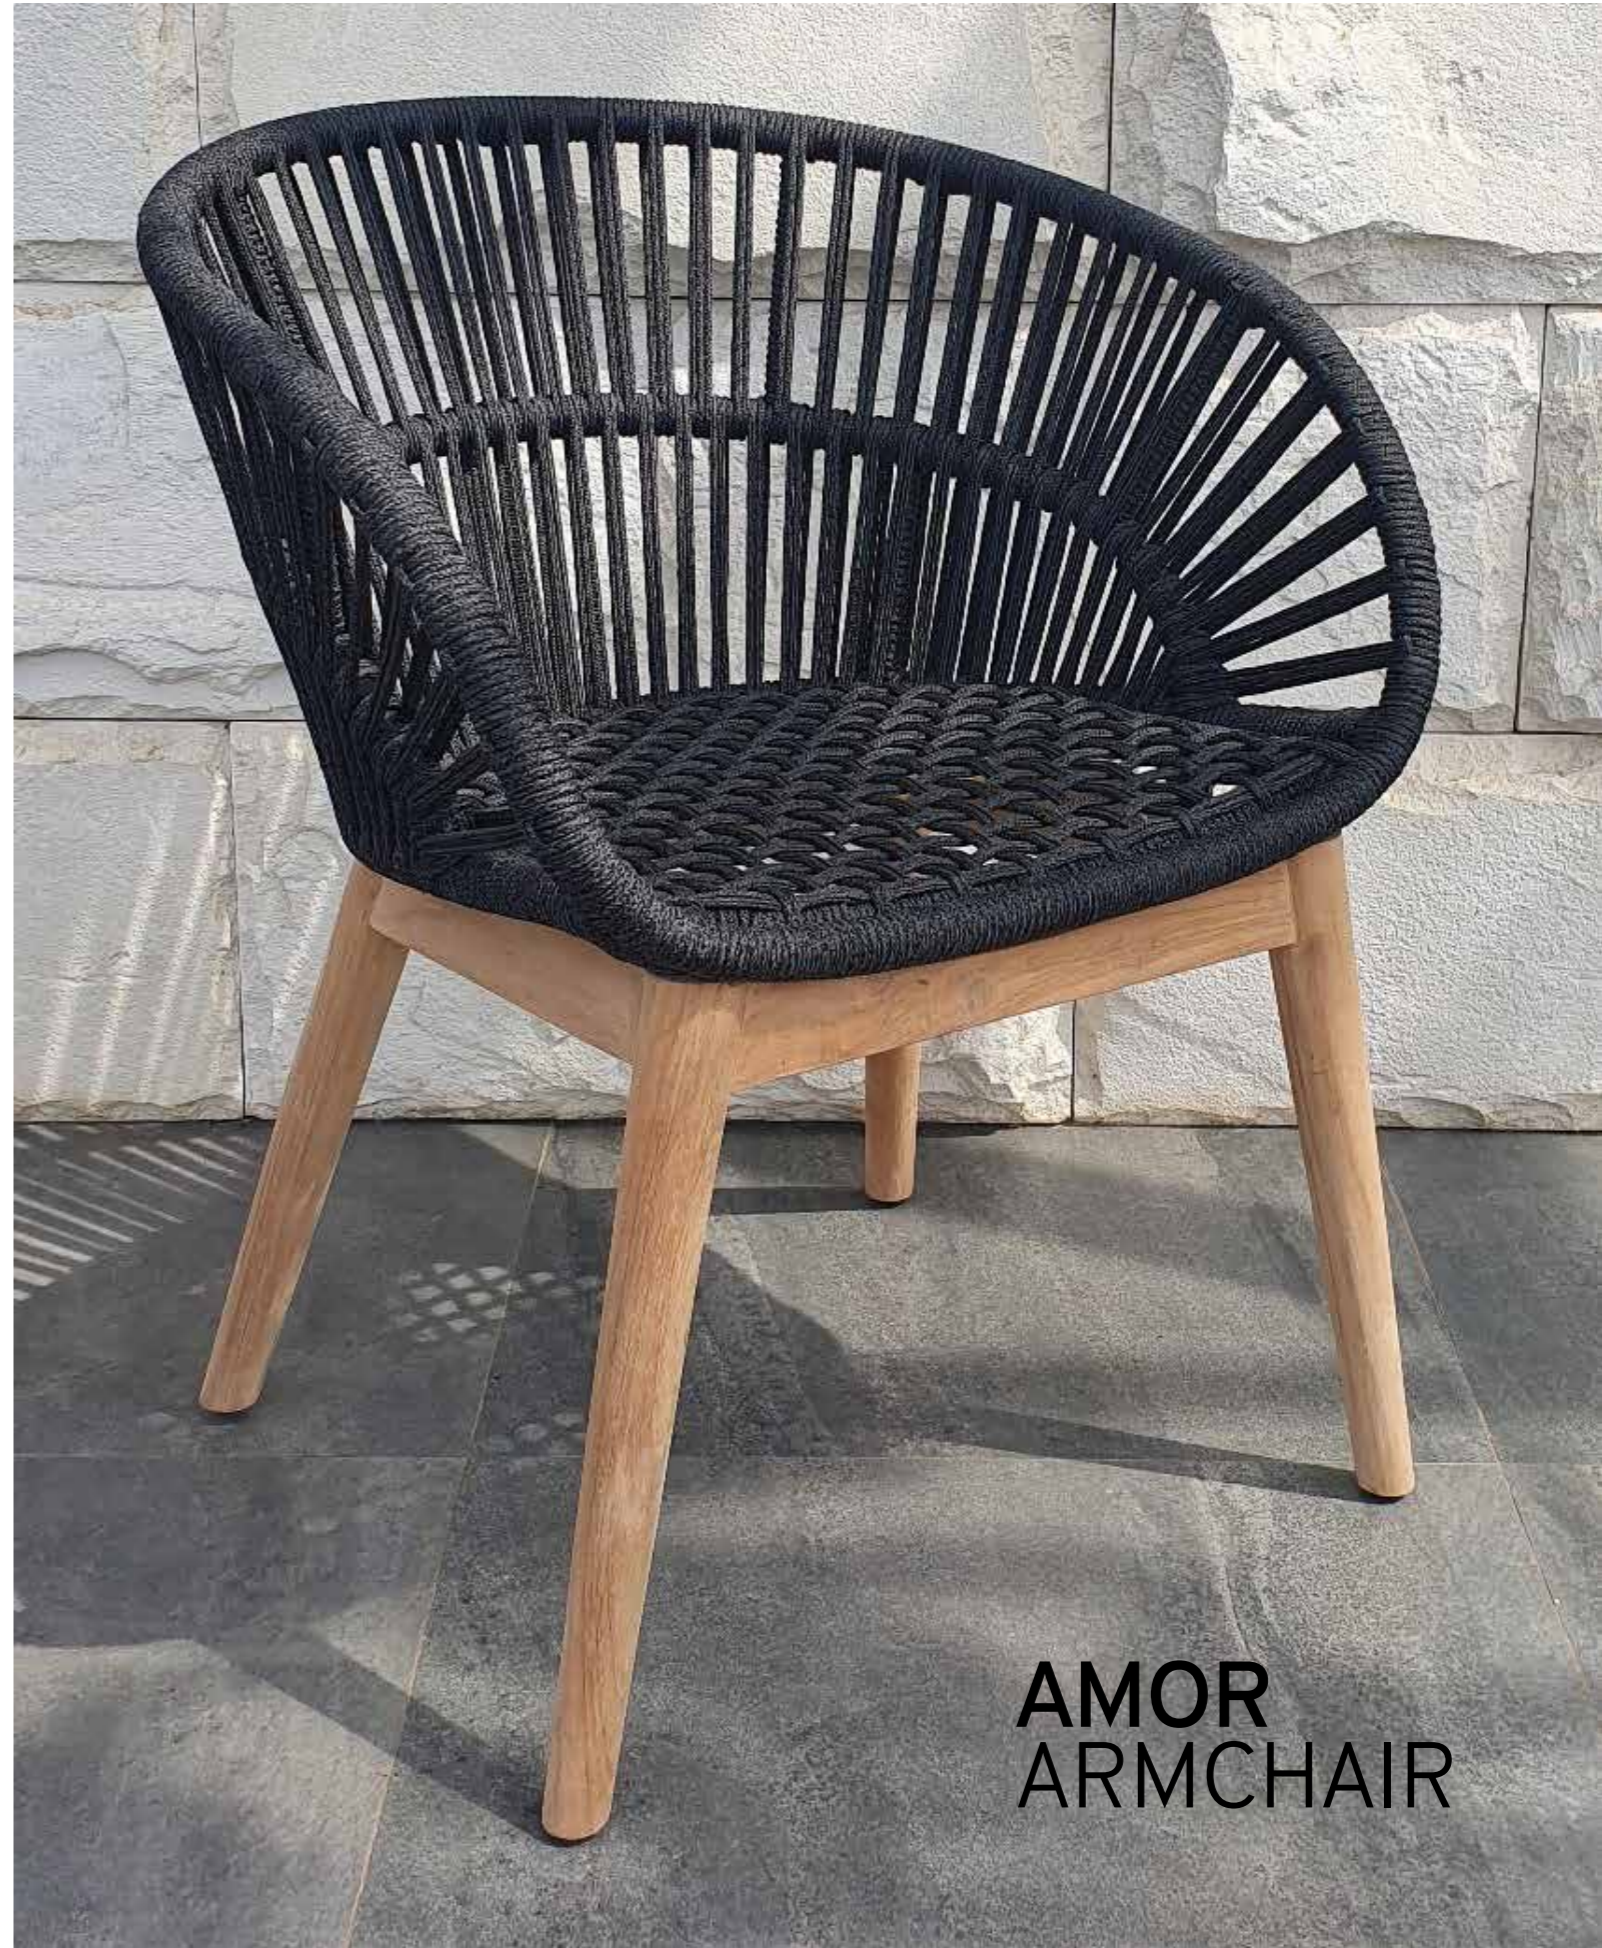

AMOR ARMCHAIR