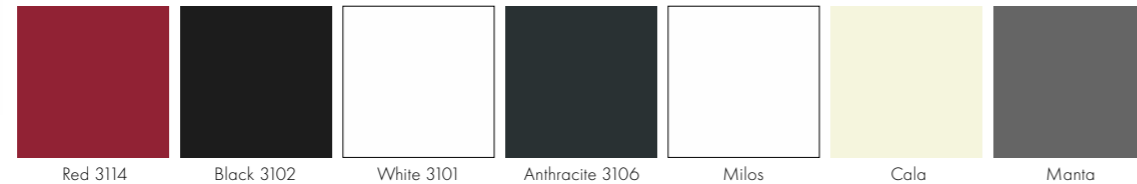

Navy

White

Black

Bronze

Red

Ecu

Lacquered Color Injection PP

VD-65036