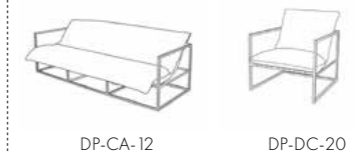

DP COLLECTION

FABRIC

Sunbrella Solids & Stripes

Sunbrella Natte

POWDER COATING COLORS

Matte Coating Colors

Metallic Coating Colors

LIVING

CRESTA

ARIS Modular

LAZY

BLOW

LIMA

ETHIC

CORAL

TWINS

REEF

ENJOY

GLAMOUR

BUDDHA

JEWEL

BLUFF

JUNE

TOFT