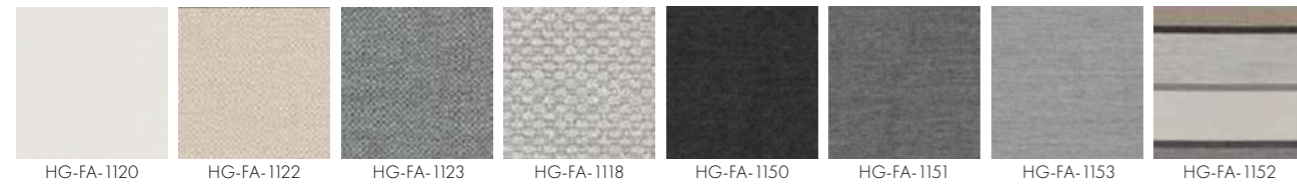

Teak Color Aluminum

Teak

Teaklook

White
1200371

HG COLLECTION

FABRIC

Sunbrella Cushion | Category 1

Sunbrella Cushion | Category 2