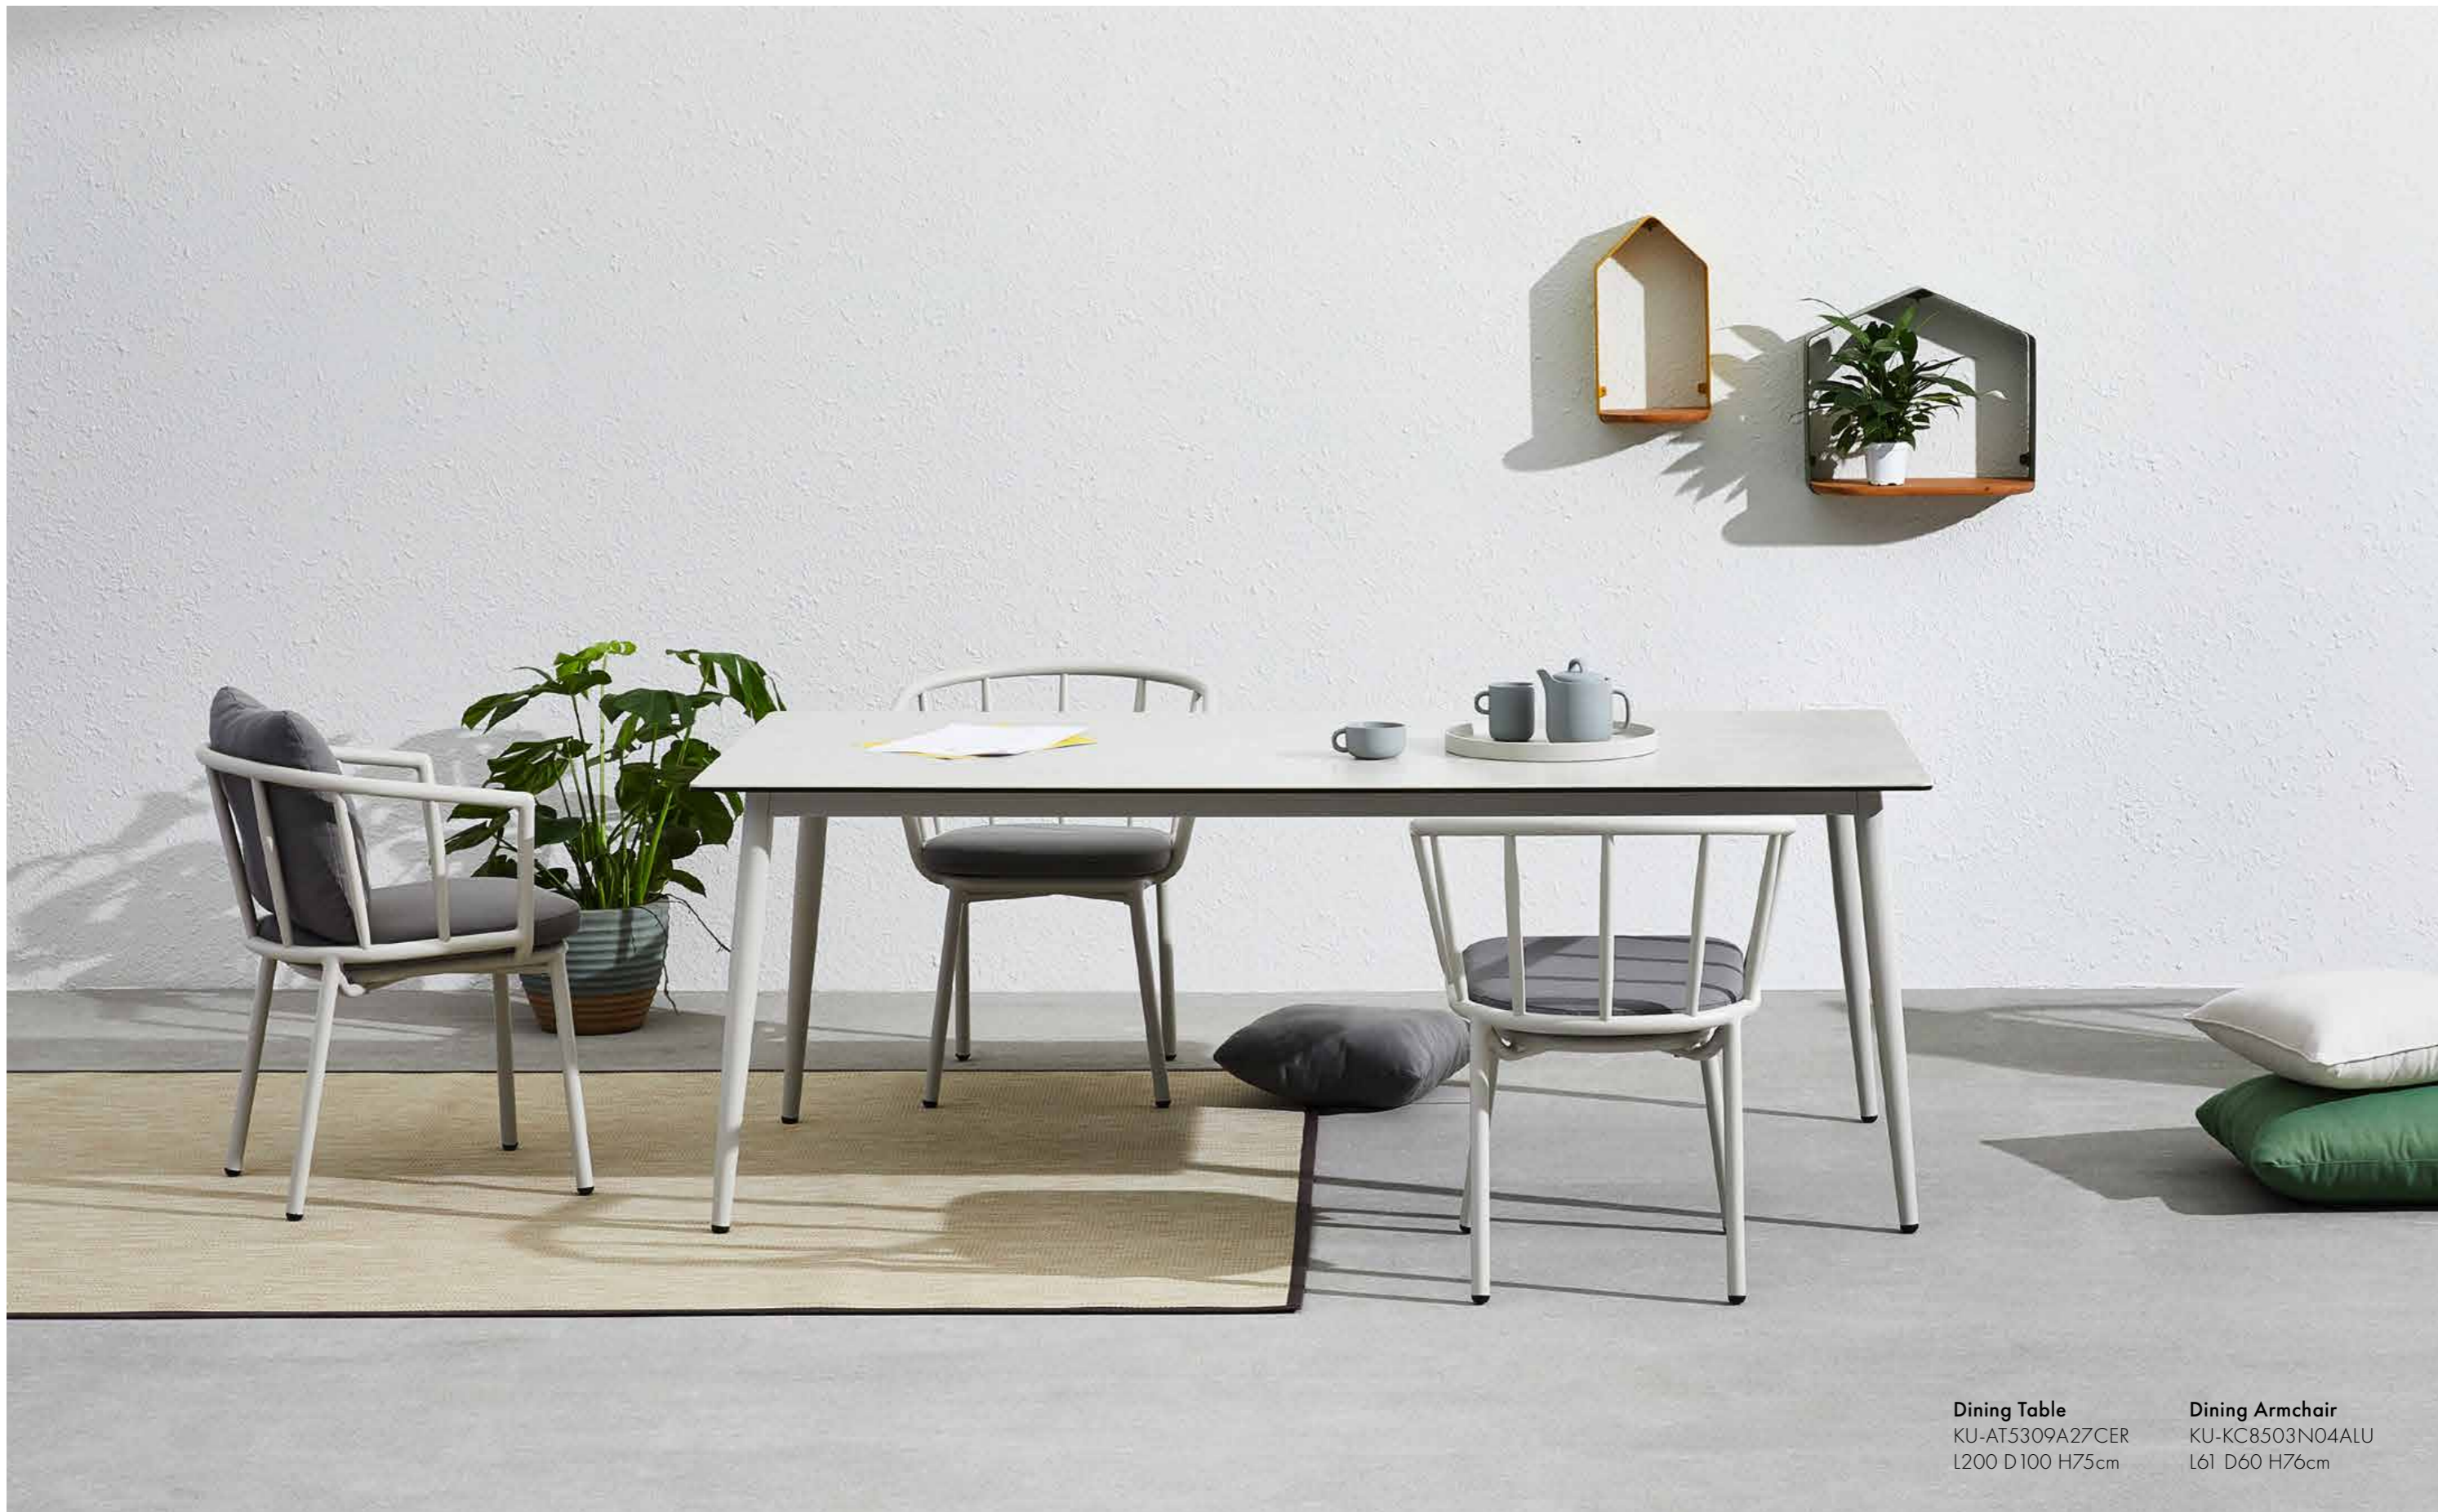

Dining Table
KU-AT5309A27CER
L200 D100 H75cm

Dining Armchair
KU-KC8503N04ALU
L61 D60 H76cm