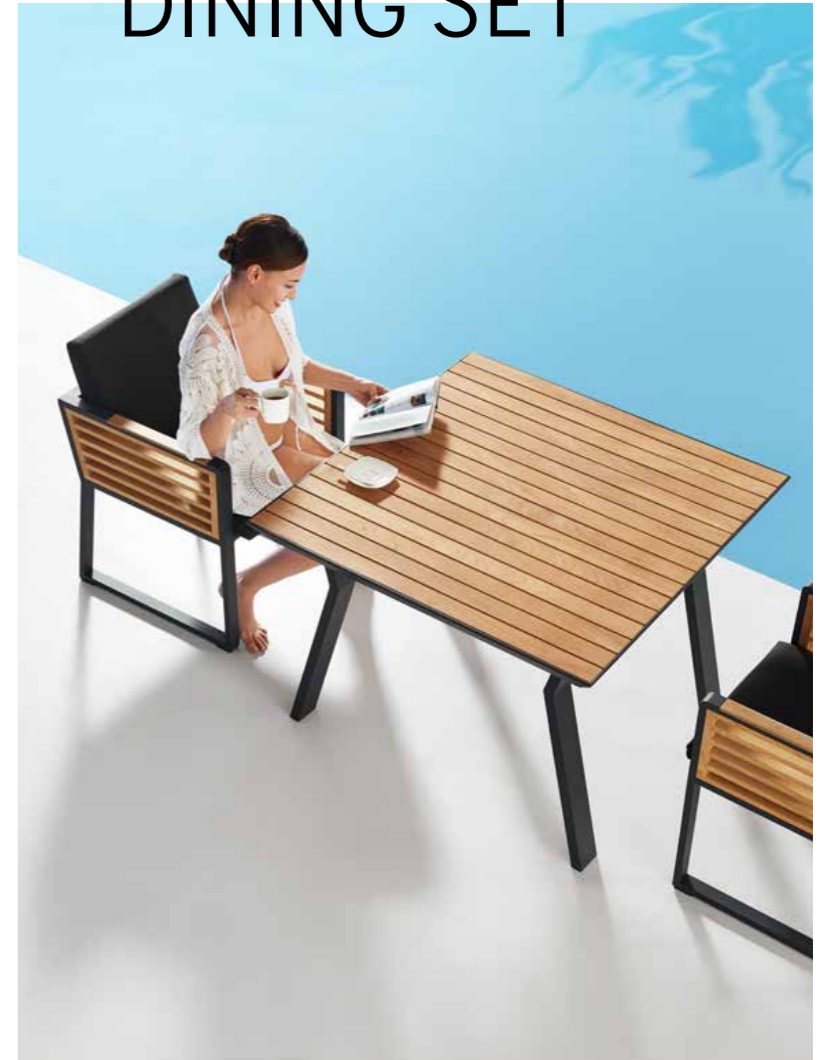

NEW YORK DINING SET