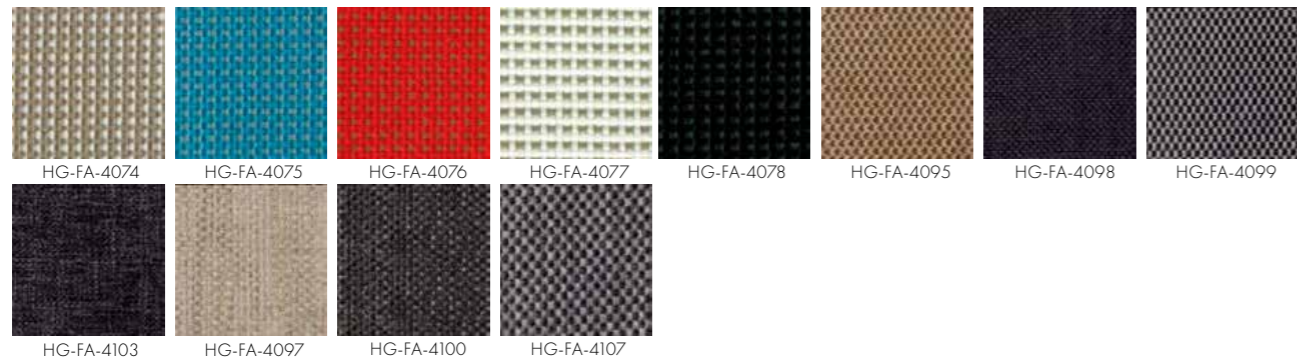

Olefin Cushion