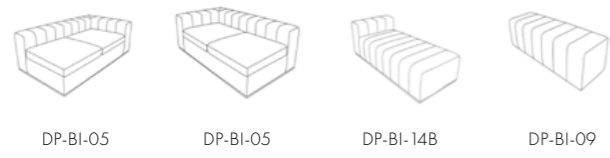

BITE

MOOY

ICON

LAZY

LAZY

LOUNGER

CORAL

BITE

JOY

BLOW

REEF

TWIN

LOFTY

CLOUD

LOOP

CASA GAZEBO

ROXY

ICON

DINING CHAIR/ARMCHAIR

ICON Lounge

ICON

BOLT

ELIZE

LIMA

GRETA

HADID

FOX

SARA KD

INVINI

INES STOOL

INES

REEF

COFFEE & SIDE TABLE

1 COATING COLOR OPTIONS

Matte Coating Colors

Metallic Coating Colors

2 TOP MATERIAL