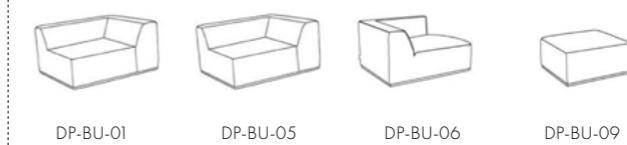

DP COLLECTION

FABRIC

Sunbrella Solids & Stripes

Sunbrella Natte

POWDER COATING COLORS

Matte Coating Colors

Metallic Coating Colors

LIVING

CRESTA

ARIS Modular

LAZY

BLOW

LIMA

ETHIC

CORAL

TWINS

REEF

ENJOY

GLAMOUR

BUDDHA

JEWEL

BLUFF

JUNE

TOFT