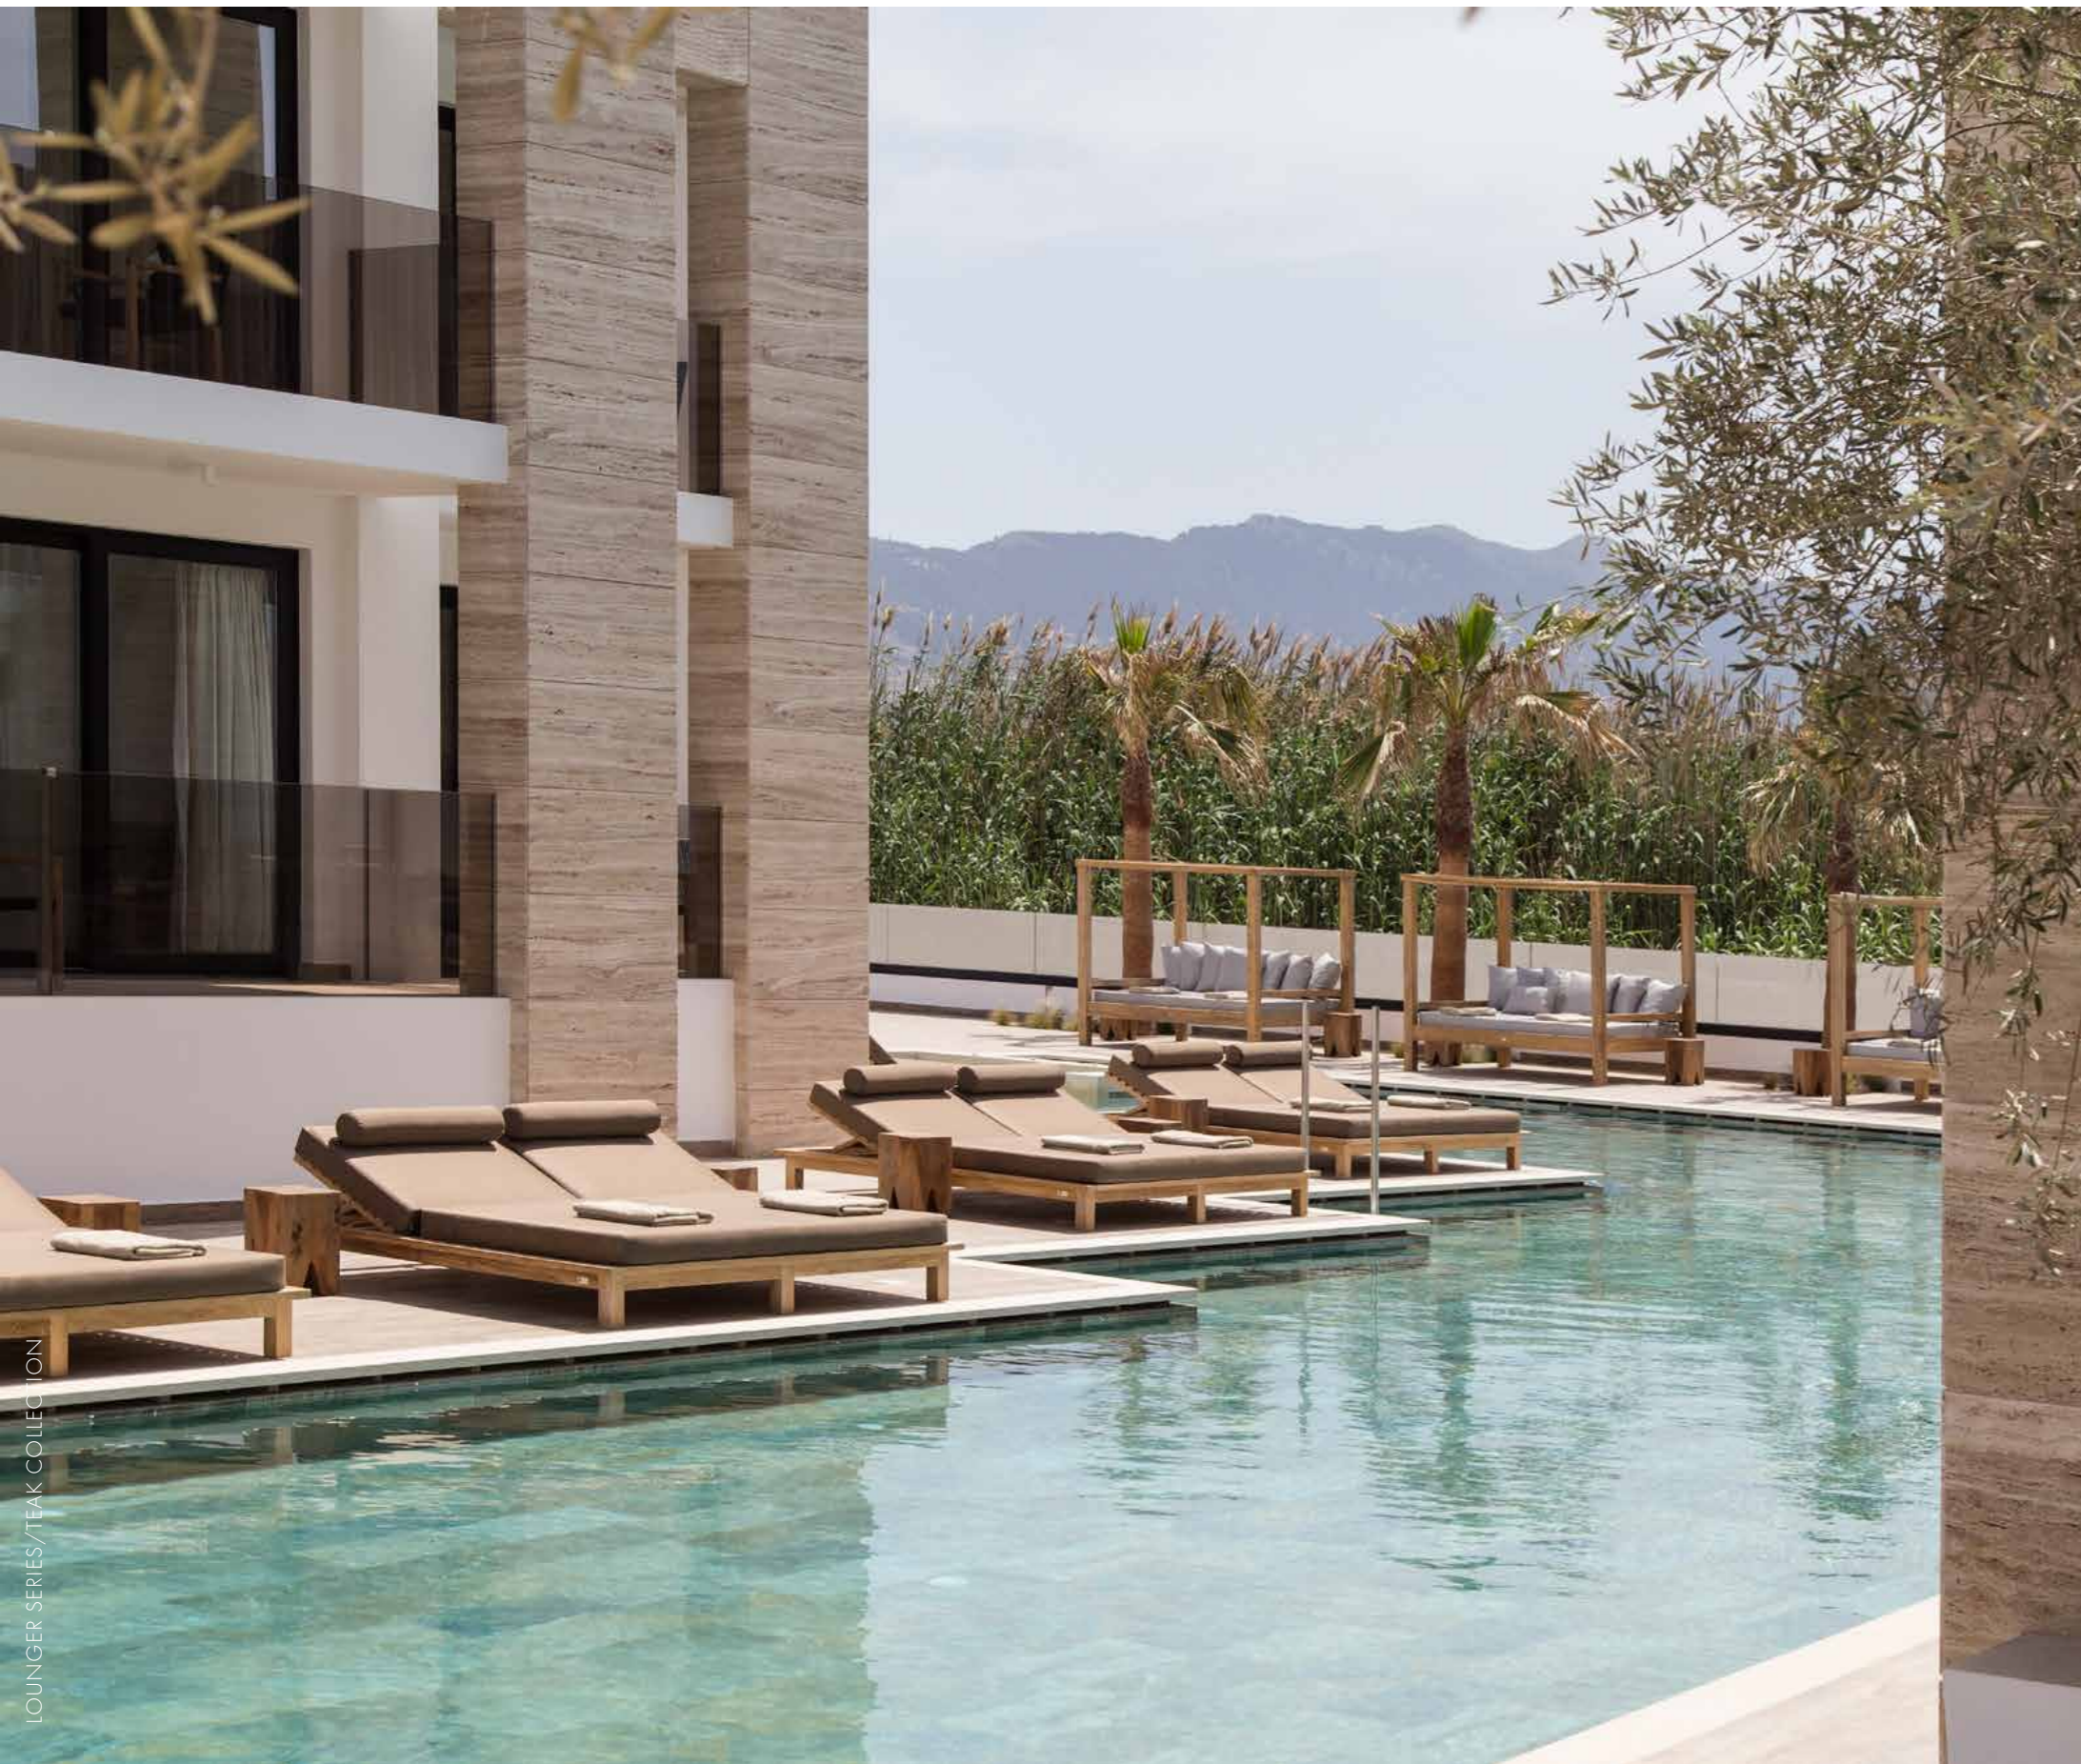

LOUNGER SERIES

teak collection

Subtle enough yet sturdy in nature, sunbeds made of premium Grade A teak wood weather beautifully over time and never fail to make a statement in any outdoor area

ST. RAPHAEL LOUNGER