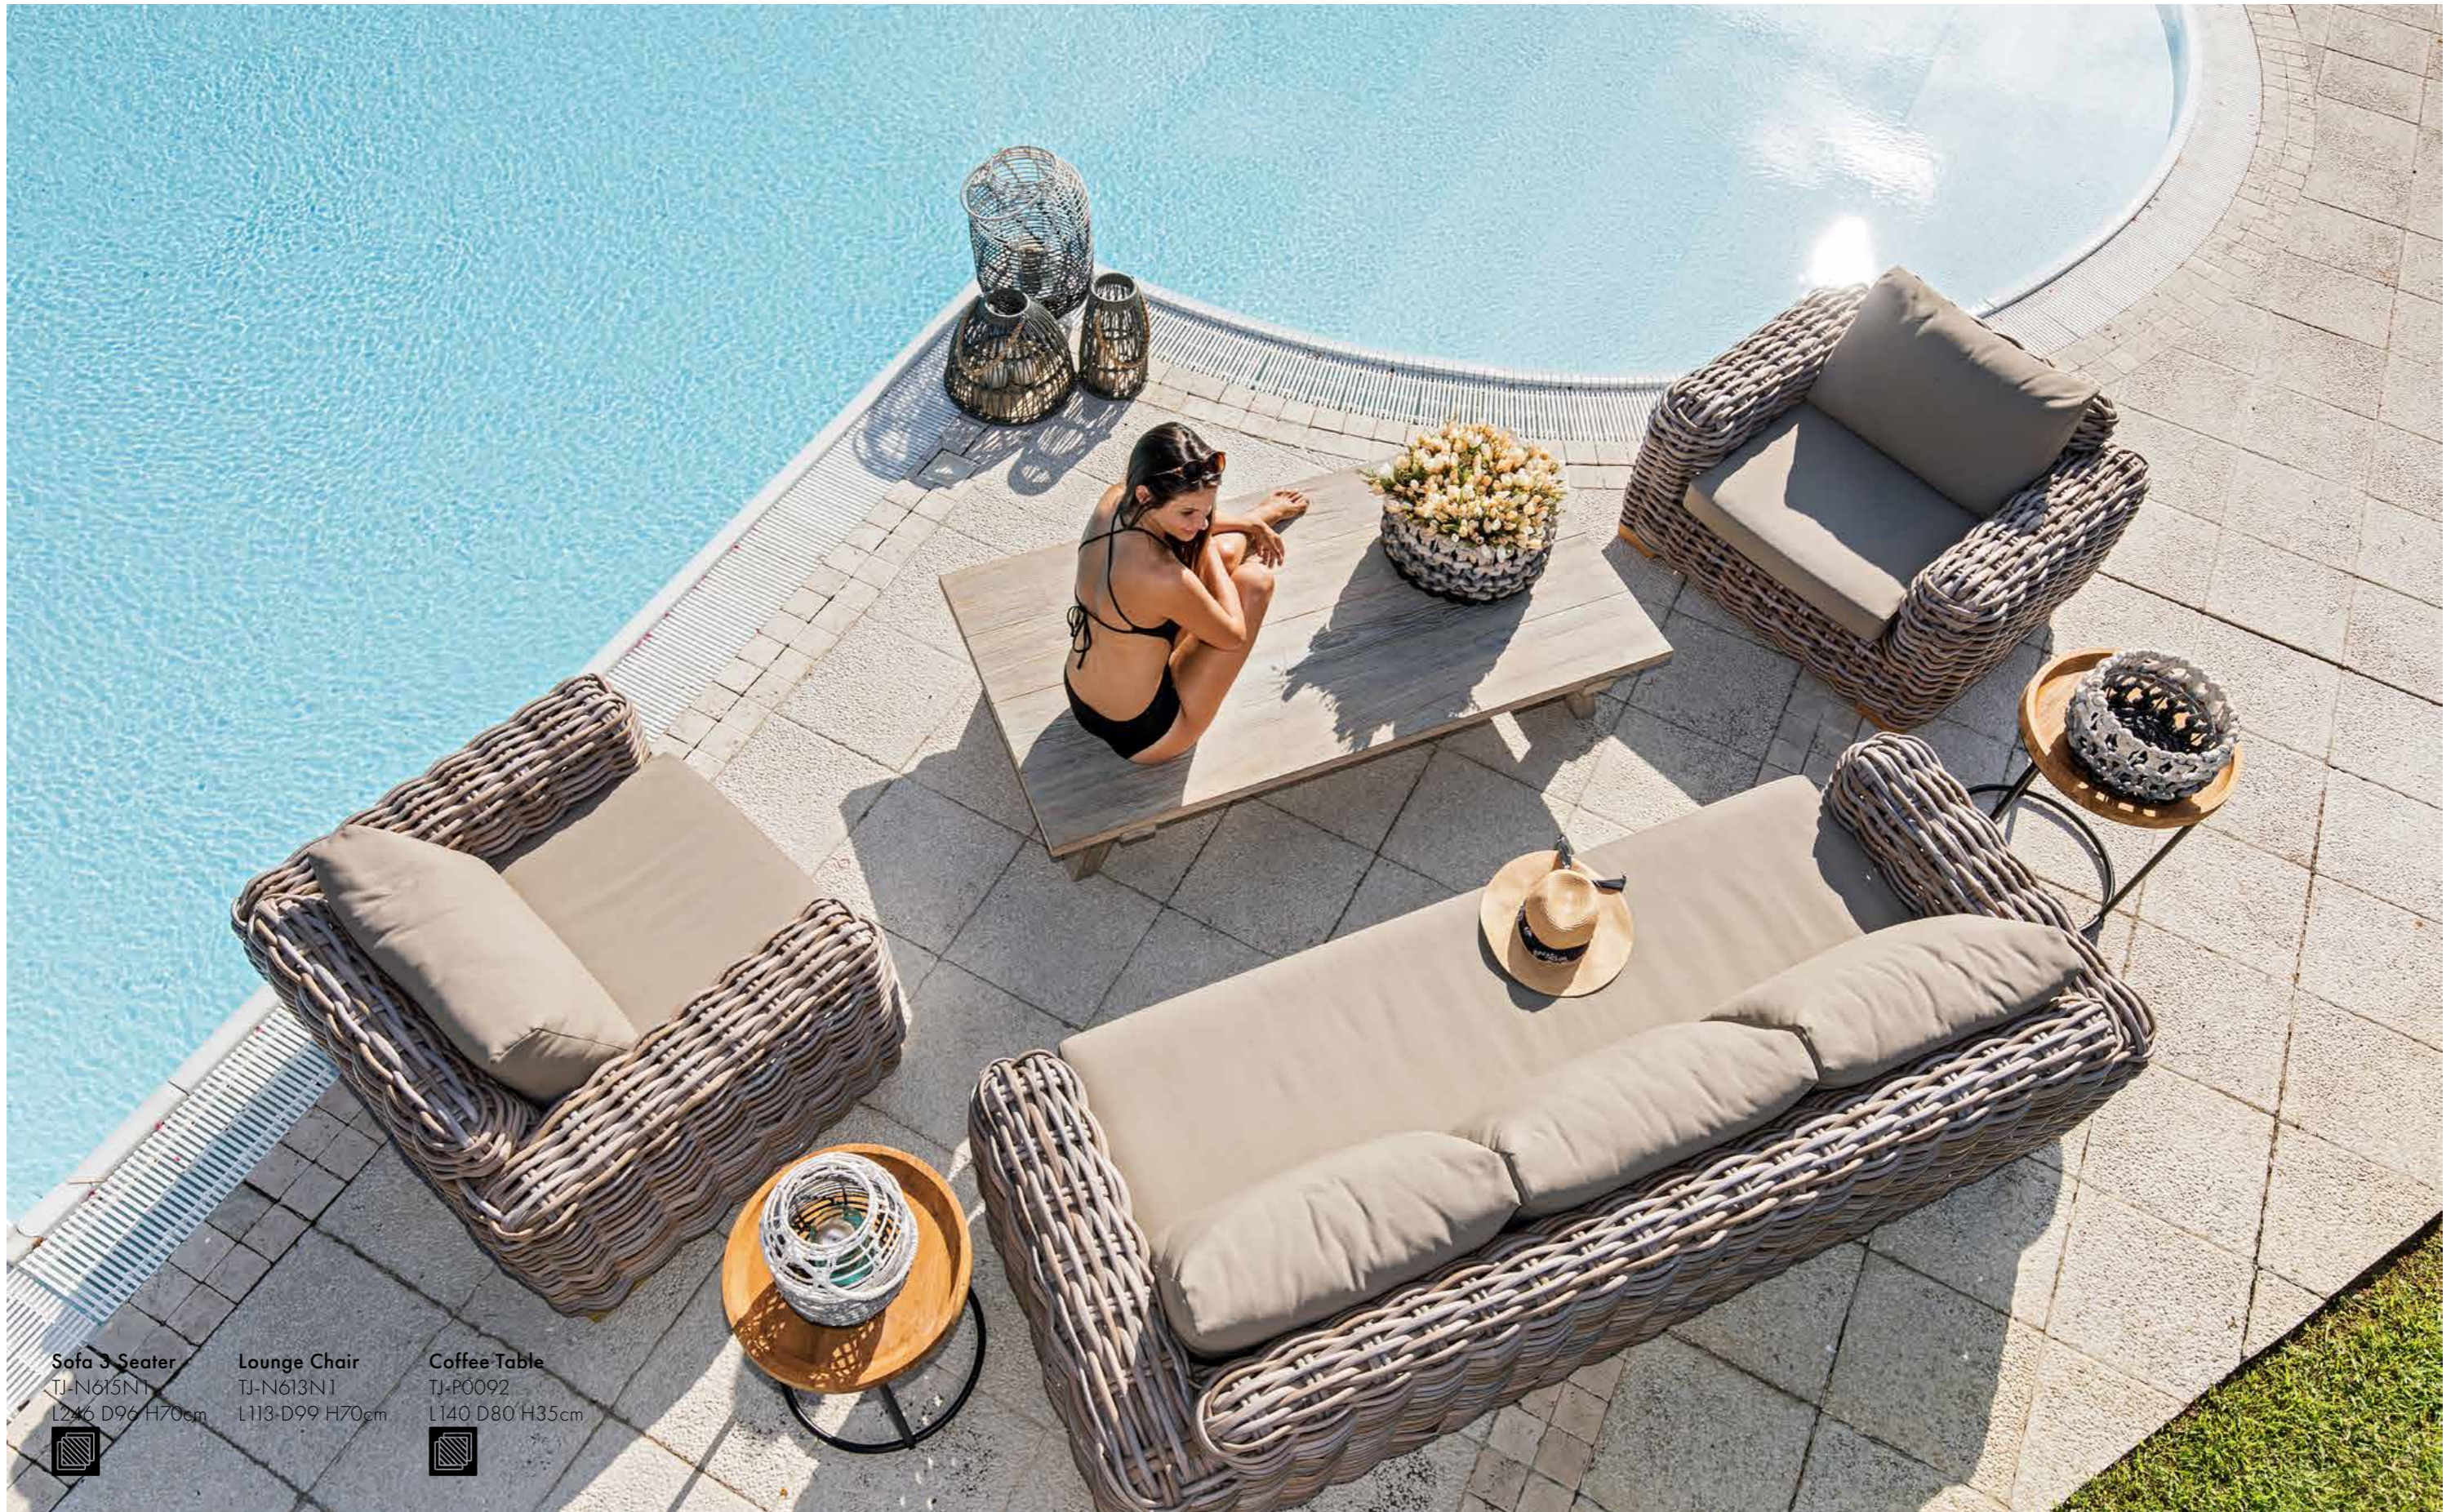

Sofa 3 Seater
TJ-N615N1
L246 D96 H70cm

Lounge Chair
TJ-N613N1
L113-D99 H70cm

Coffee Table
TJ-P0092
L140 D80 H35cm

Selene is the collection where comfort and wellness meet design. Designed for your days of relaxing outdoors, Selene is perfect to enhance your exteriors with elegance and class.