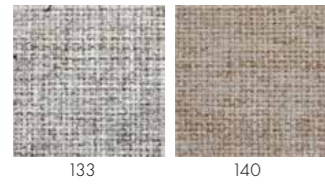

TJ COLLECTION

FABRIC

Copacabana

Fontelina

Gracebay

Southend

Wifera

Stinson

LIVING

VIENNA

VIENNA Small Lounge

Wood

Synthetic Fibre

VIENNA Relax

Wood

Synthetic Fibre

SELENE

Weaving

Wood

ALPINE

Wood

MOON HANGING CHAIR

Aluminum

MARGHERITA HANGING CHAIR

Aluminum

RIO

Synthetic Fibre

RIVIERA

Synthetic Fibre

Wood

MILLY

Wood

KARON

Synthetic Fibre

MONTANA

Aluminum

BRAZIL

Fabric