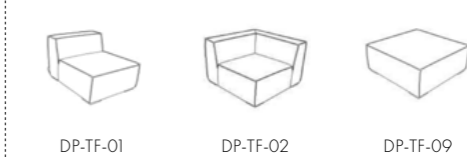

DP COLLECTION

FABRIC

Sunbrella Solids & Stripes

Sunbrella Natte

POWDER COATING COLORS

Matte Coating Colors

Metallic Coating Colors

LIVING

CRESTA

ARIS Modular

LAZY

BLOW

LIMA

ETHIC

CORAL

TWINS

REEF

ENJOY

GLAMOUR

BUDDHA

JEWEL

BLUFF

JUNE

TOFT