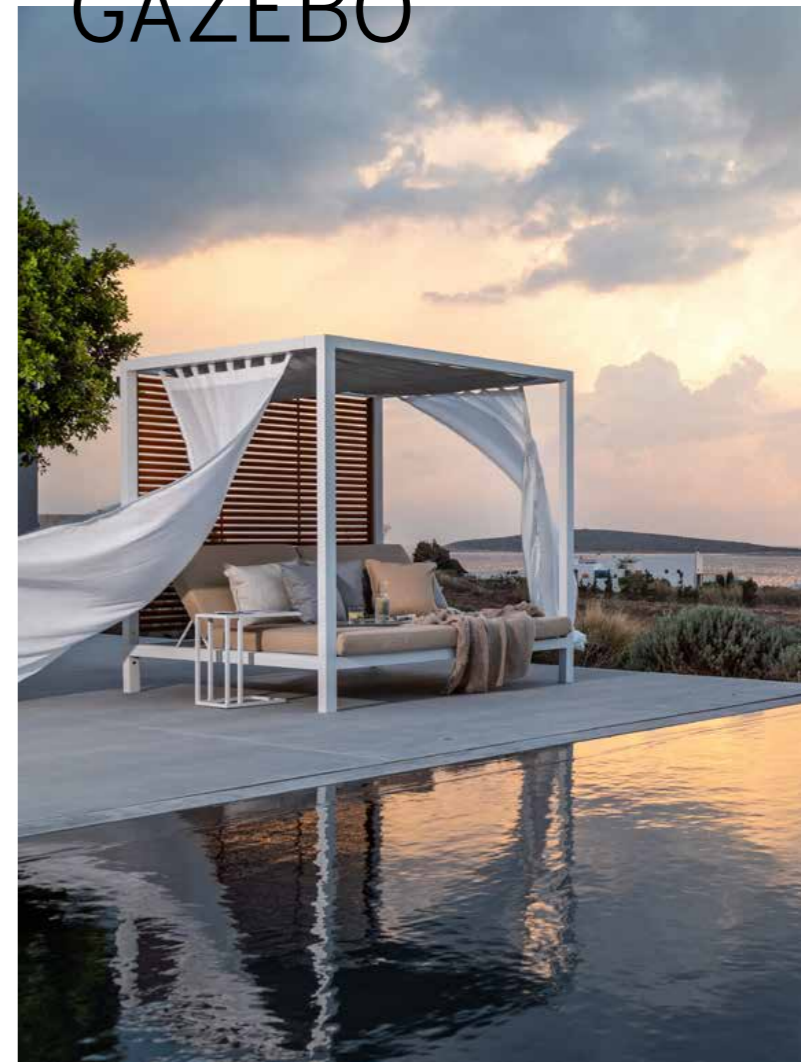

COCKTAIL LOUNGER

Lounger
HG-657851
L94 D200 H65cm

DINING SERIES/ALUMINUM COLLECTION

CASA GAZEBO

Gazebo
DP-GA-06
L200 D200 H210cm

DINING SERIES / ALUMINUM COLLECTION

CRANDLE LOUNGER

Lounger
HG-647251
L69 D200 H100cm