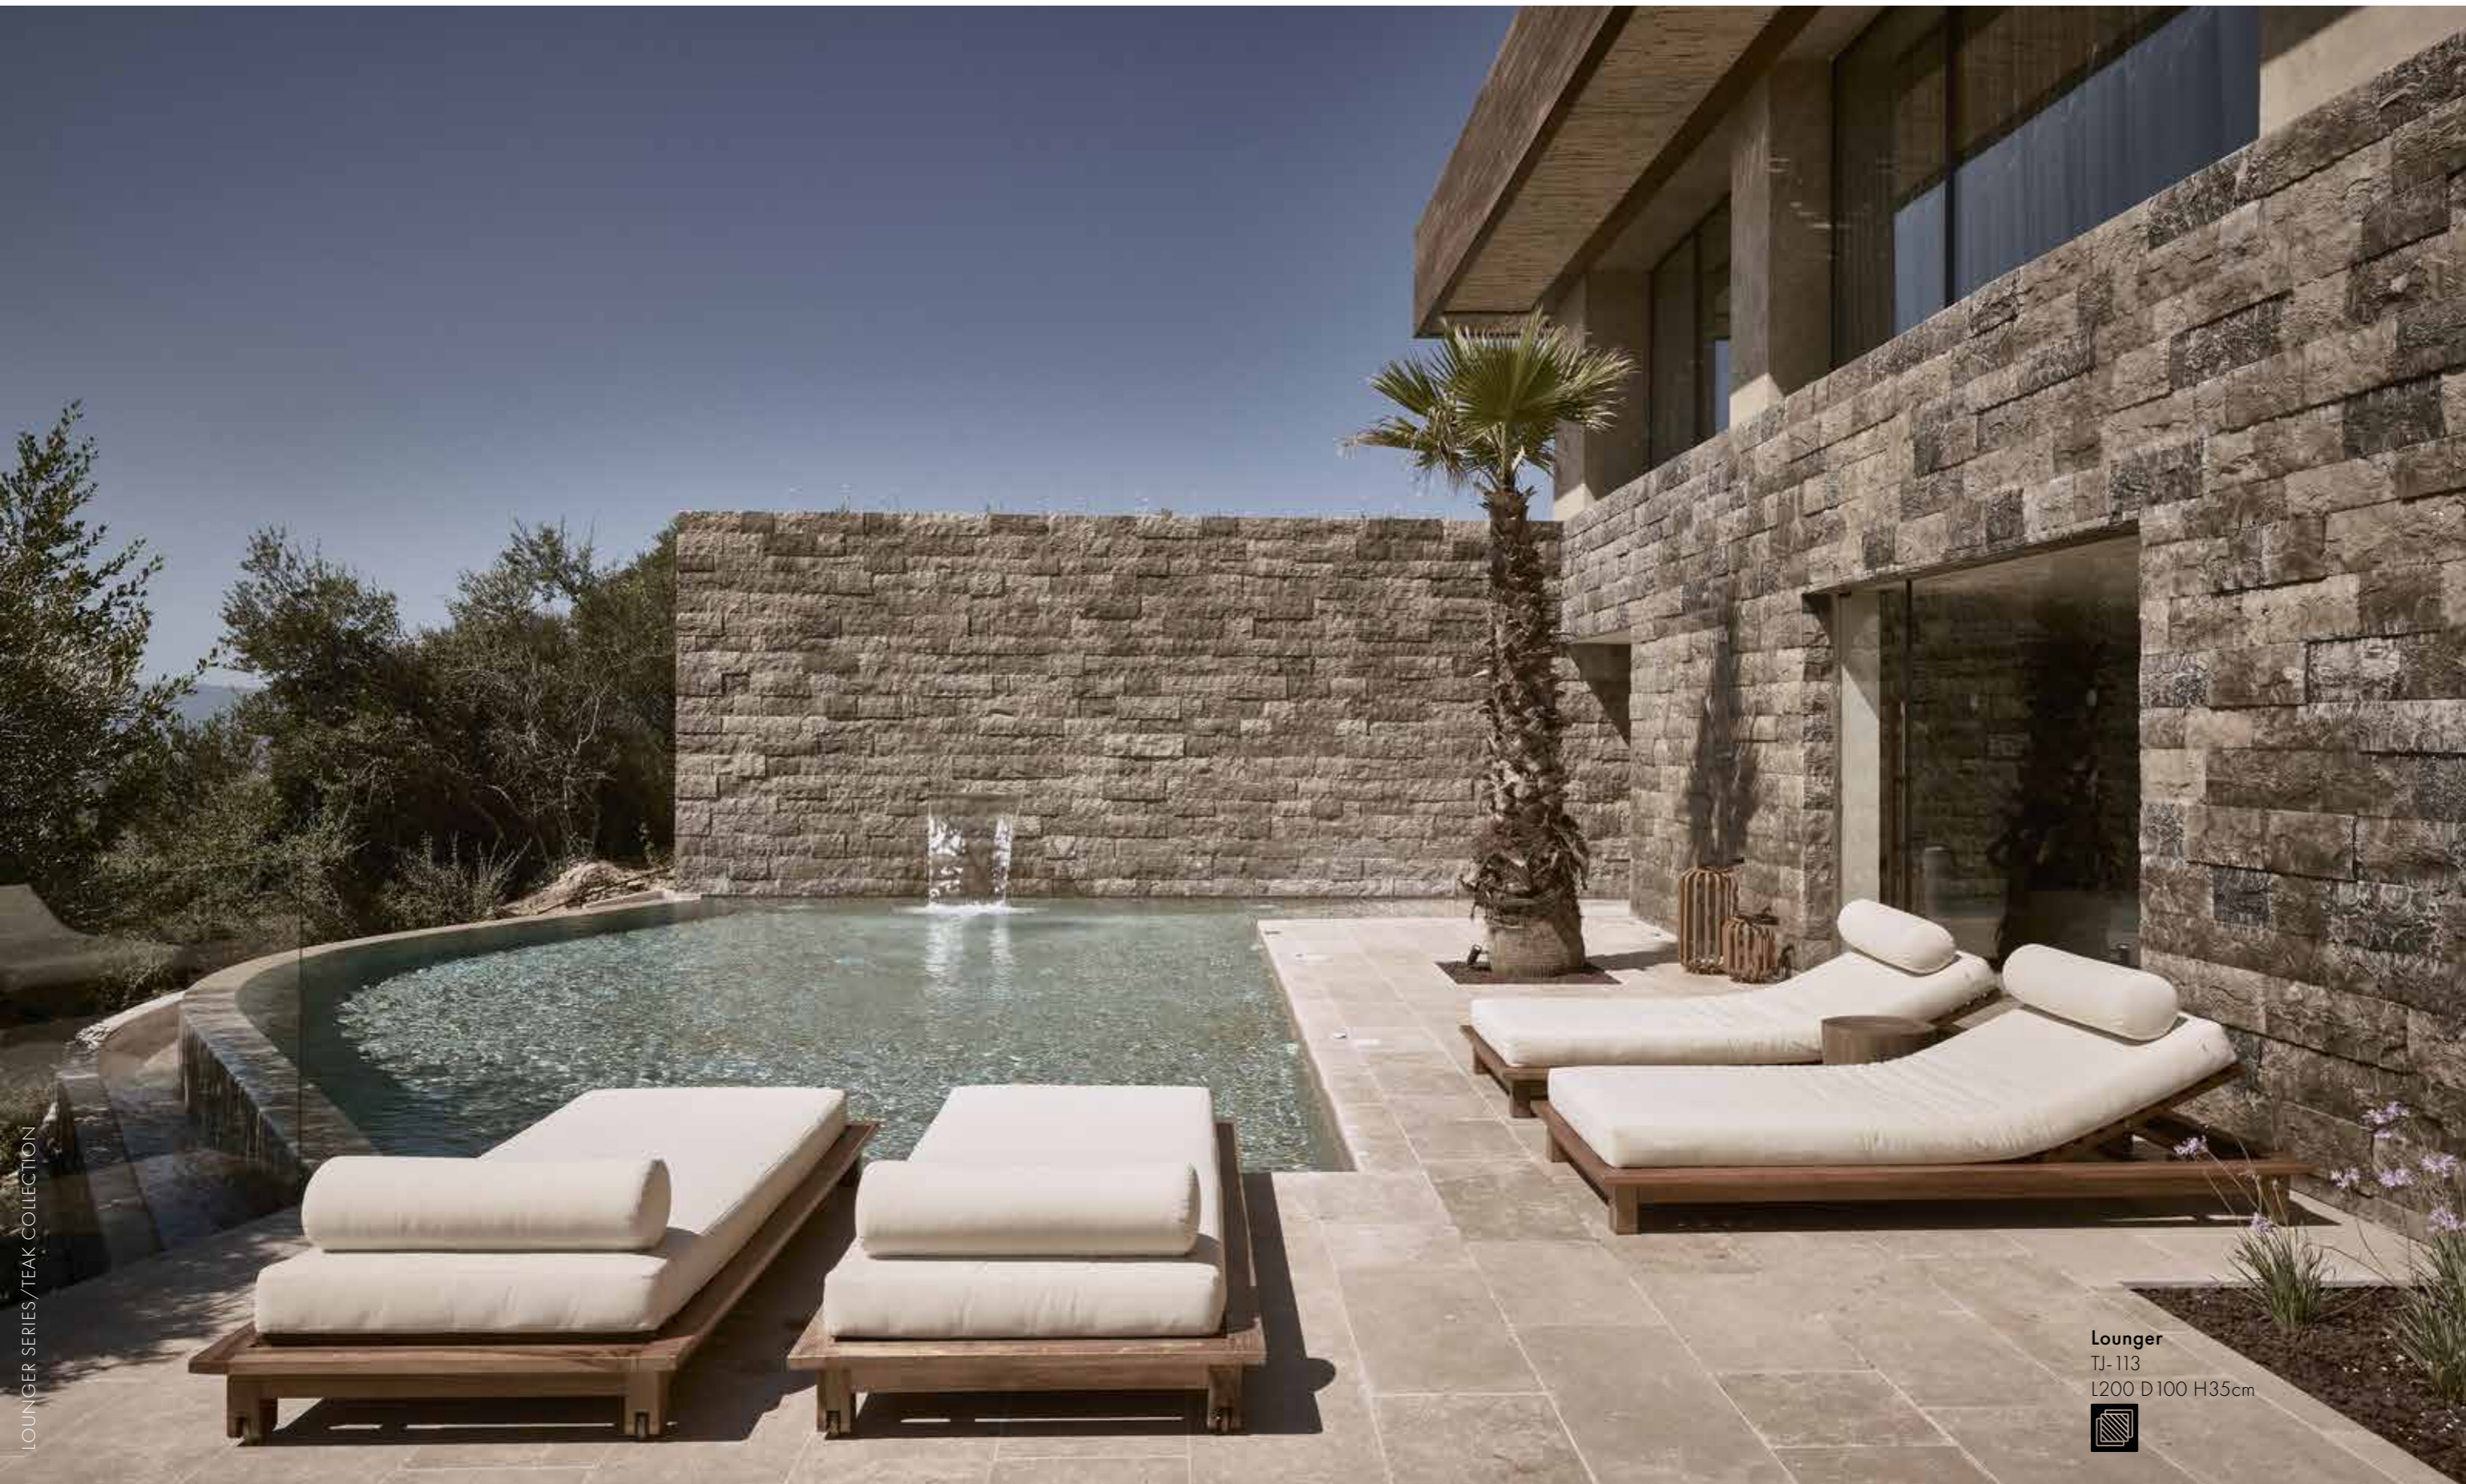

LOUNGER SERIES/TEAK COLLECTION

Lounger
TJ-113
L200 D100 H35cm