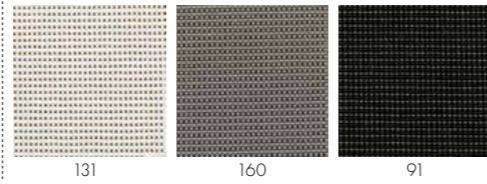

Stinson

LIVING

VIENNA

VIENNA Small Lounge

Wood

Synthetic Fibre

VIENNA Relax

Wood