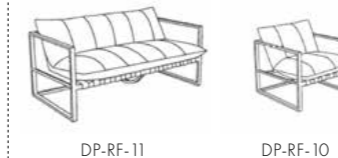

DP COLLECTION

FABRIC

Sunbrella Solids & Stripes

Sunbrella Natte

POWDER COATING COLORS

Matte Coating Colors

Metallic Coating Colors

LIVING

CRESTA

ARIS Modular

LAZY

BLOW

LIMA

ETHIC

CORAL

TWINS

REEF

ENJOY

GLAMOUR

BUDDHA

JEWEL

BLUFF

JUNE

TOFT