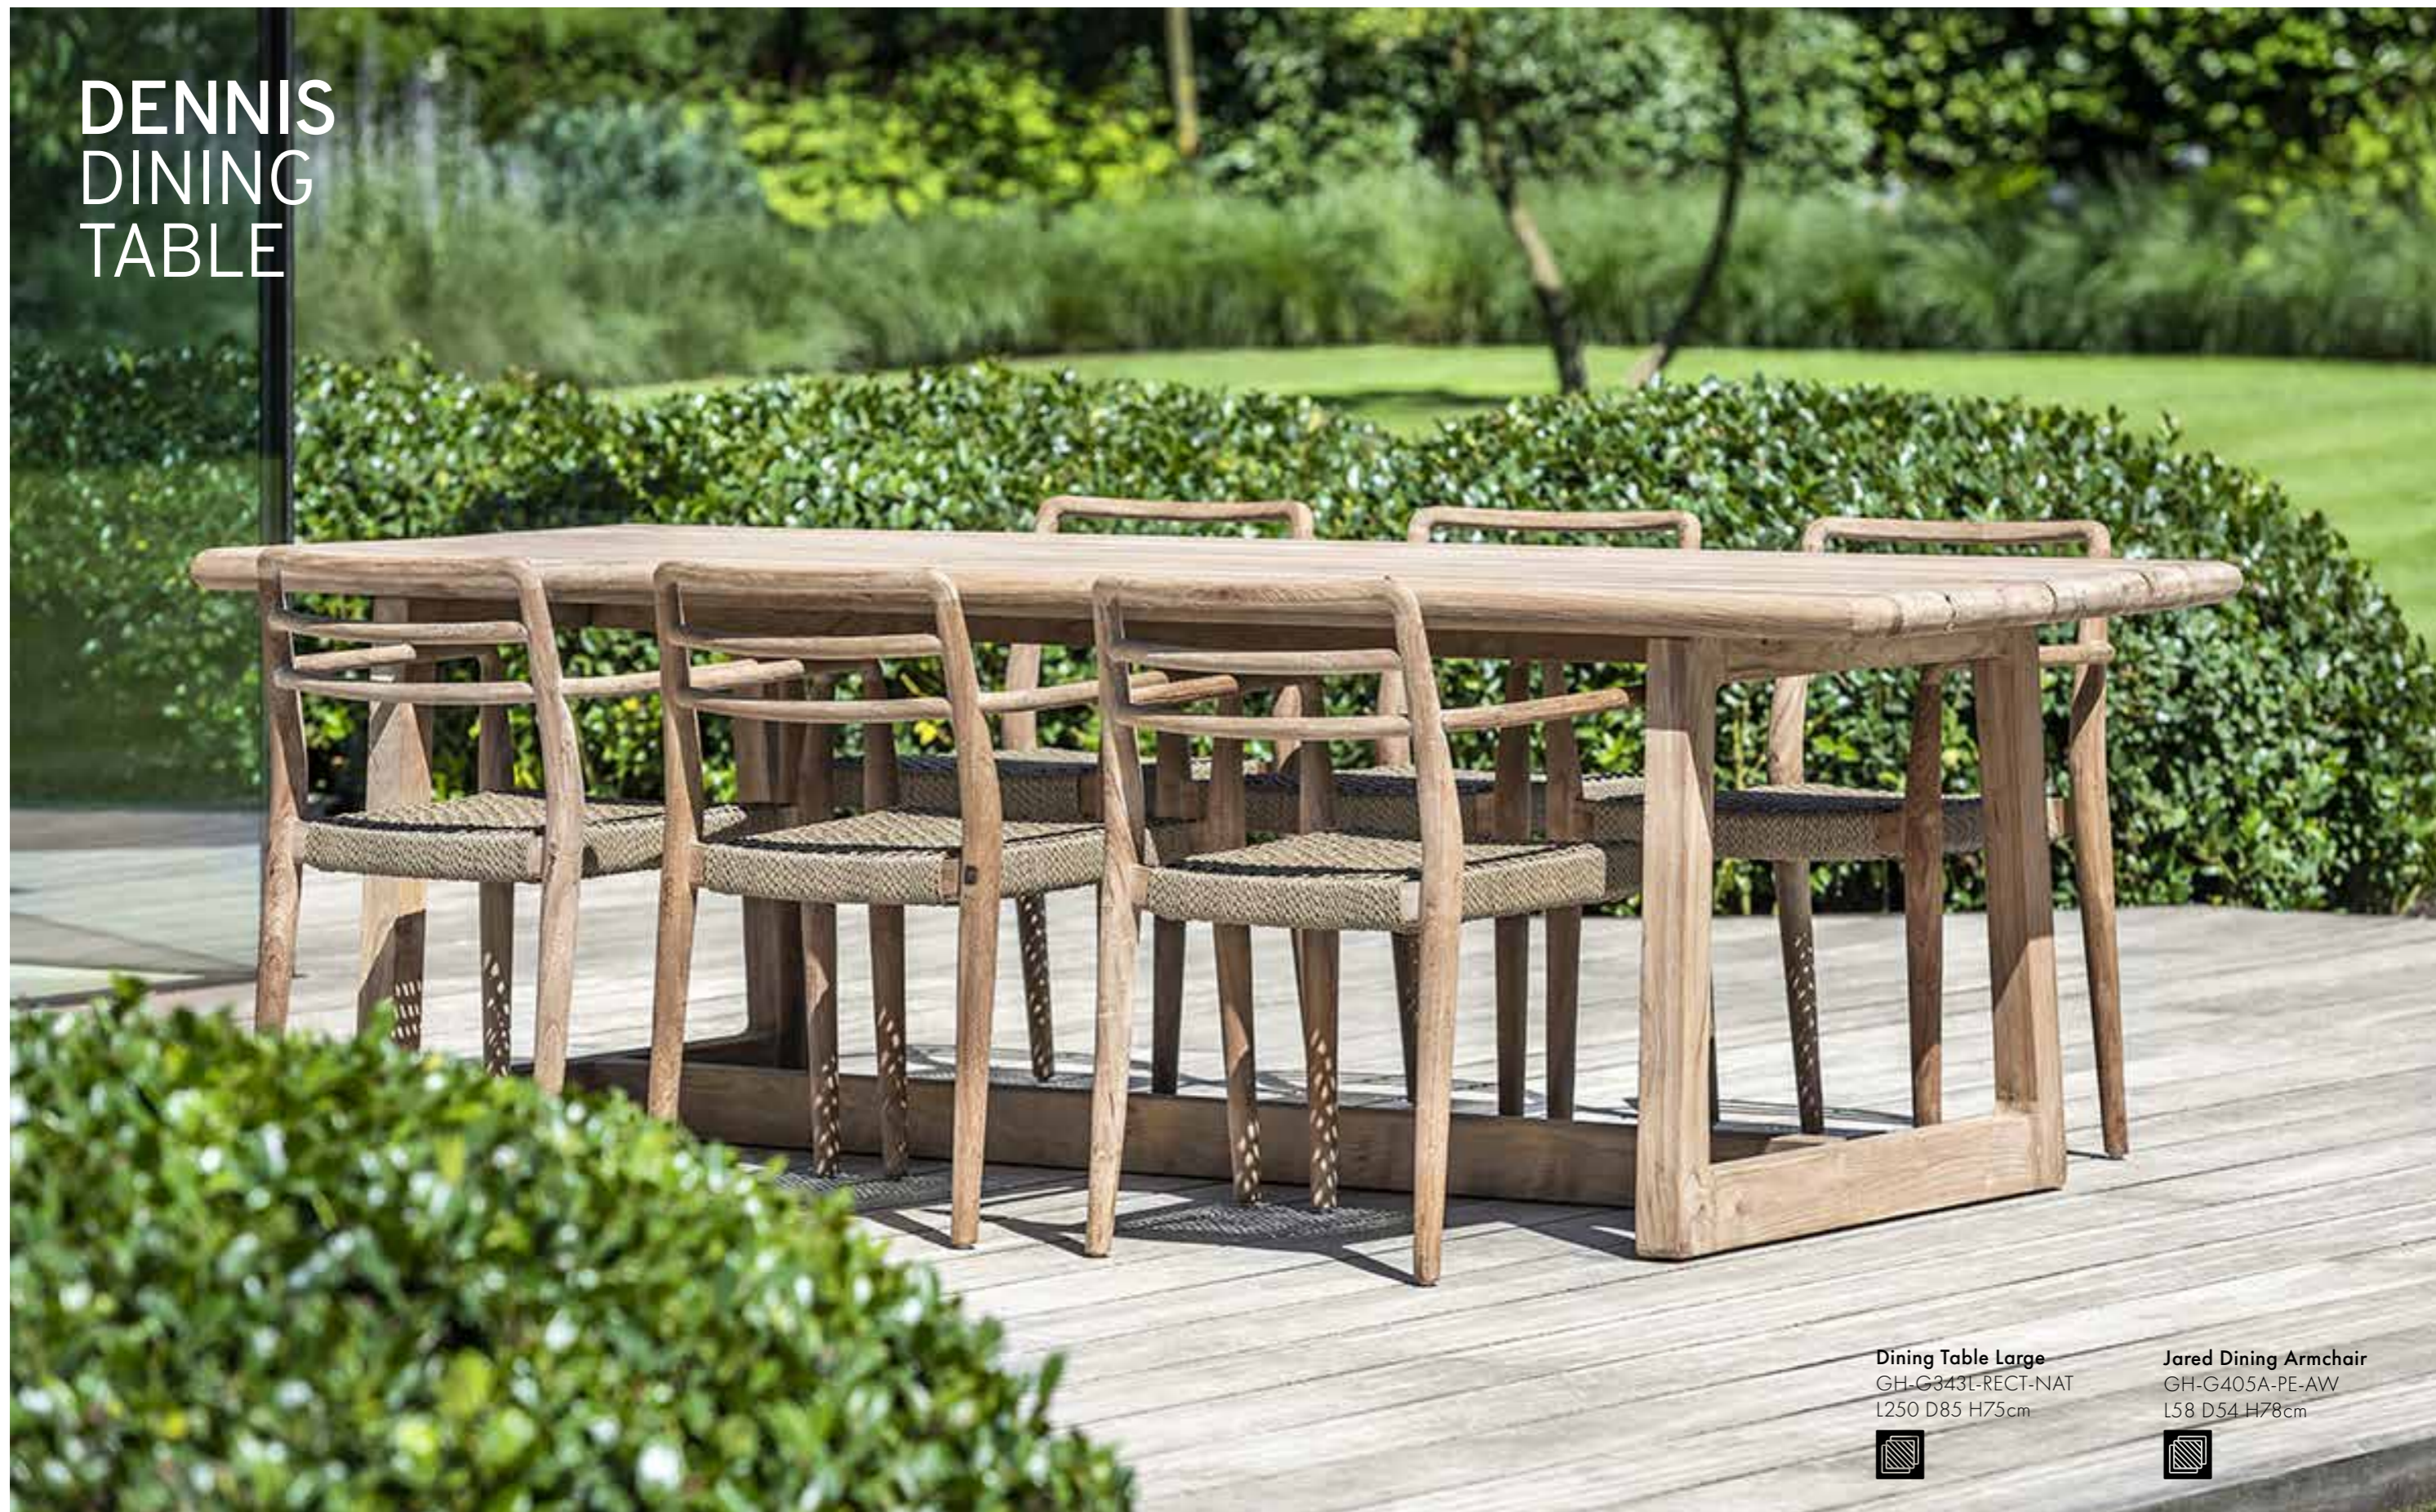

DENNIS DINING TABLE