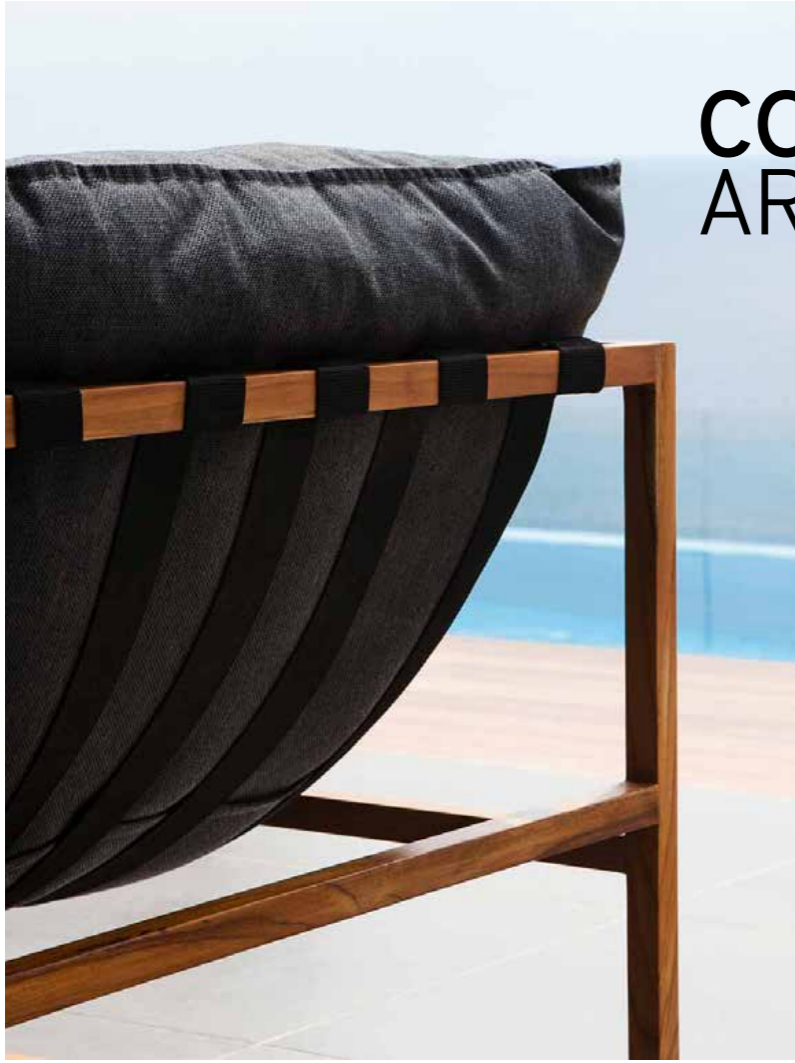

Coffee Table
DP-CT-39-TA
L120 D120 H20cm

LIVING SERIES/WOODEN COLLECTION

CORAL TEAK ARMCHAIR

Armchair
DP-DC-21
L77 D77 H62cm

Alpine is the collection of sofas, lounge chairs characterized by a teak structure, which makes it perfect for any outdoor environment.