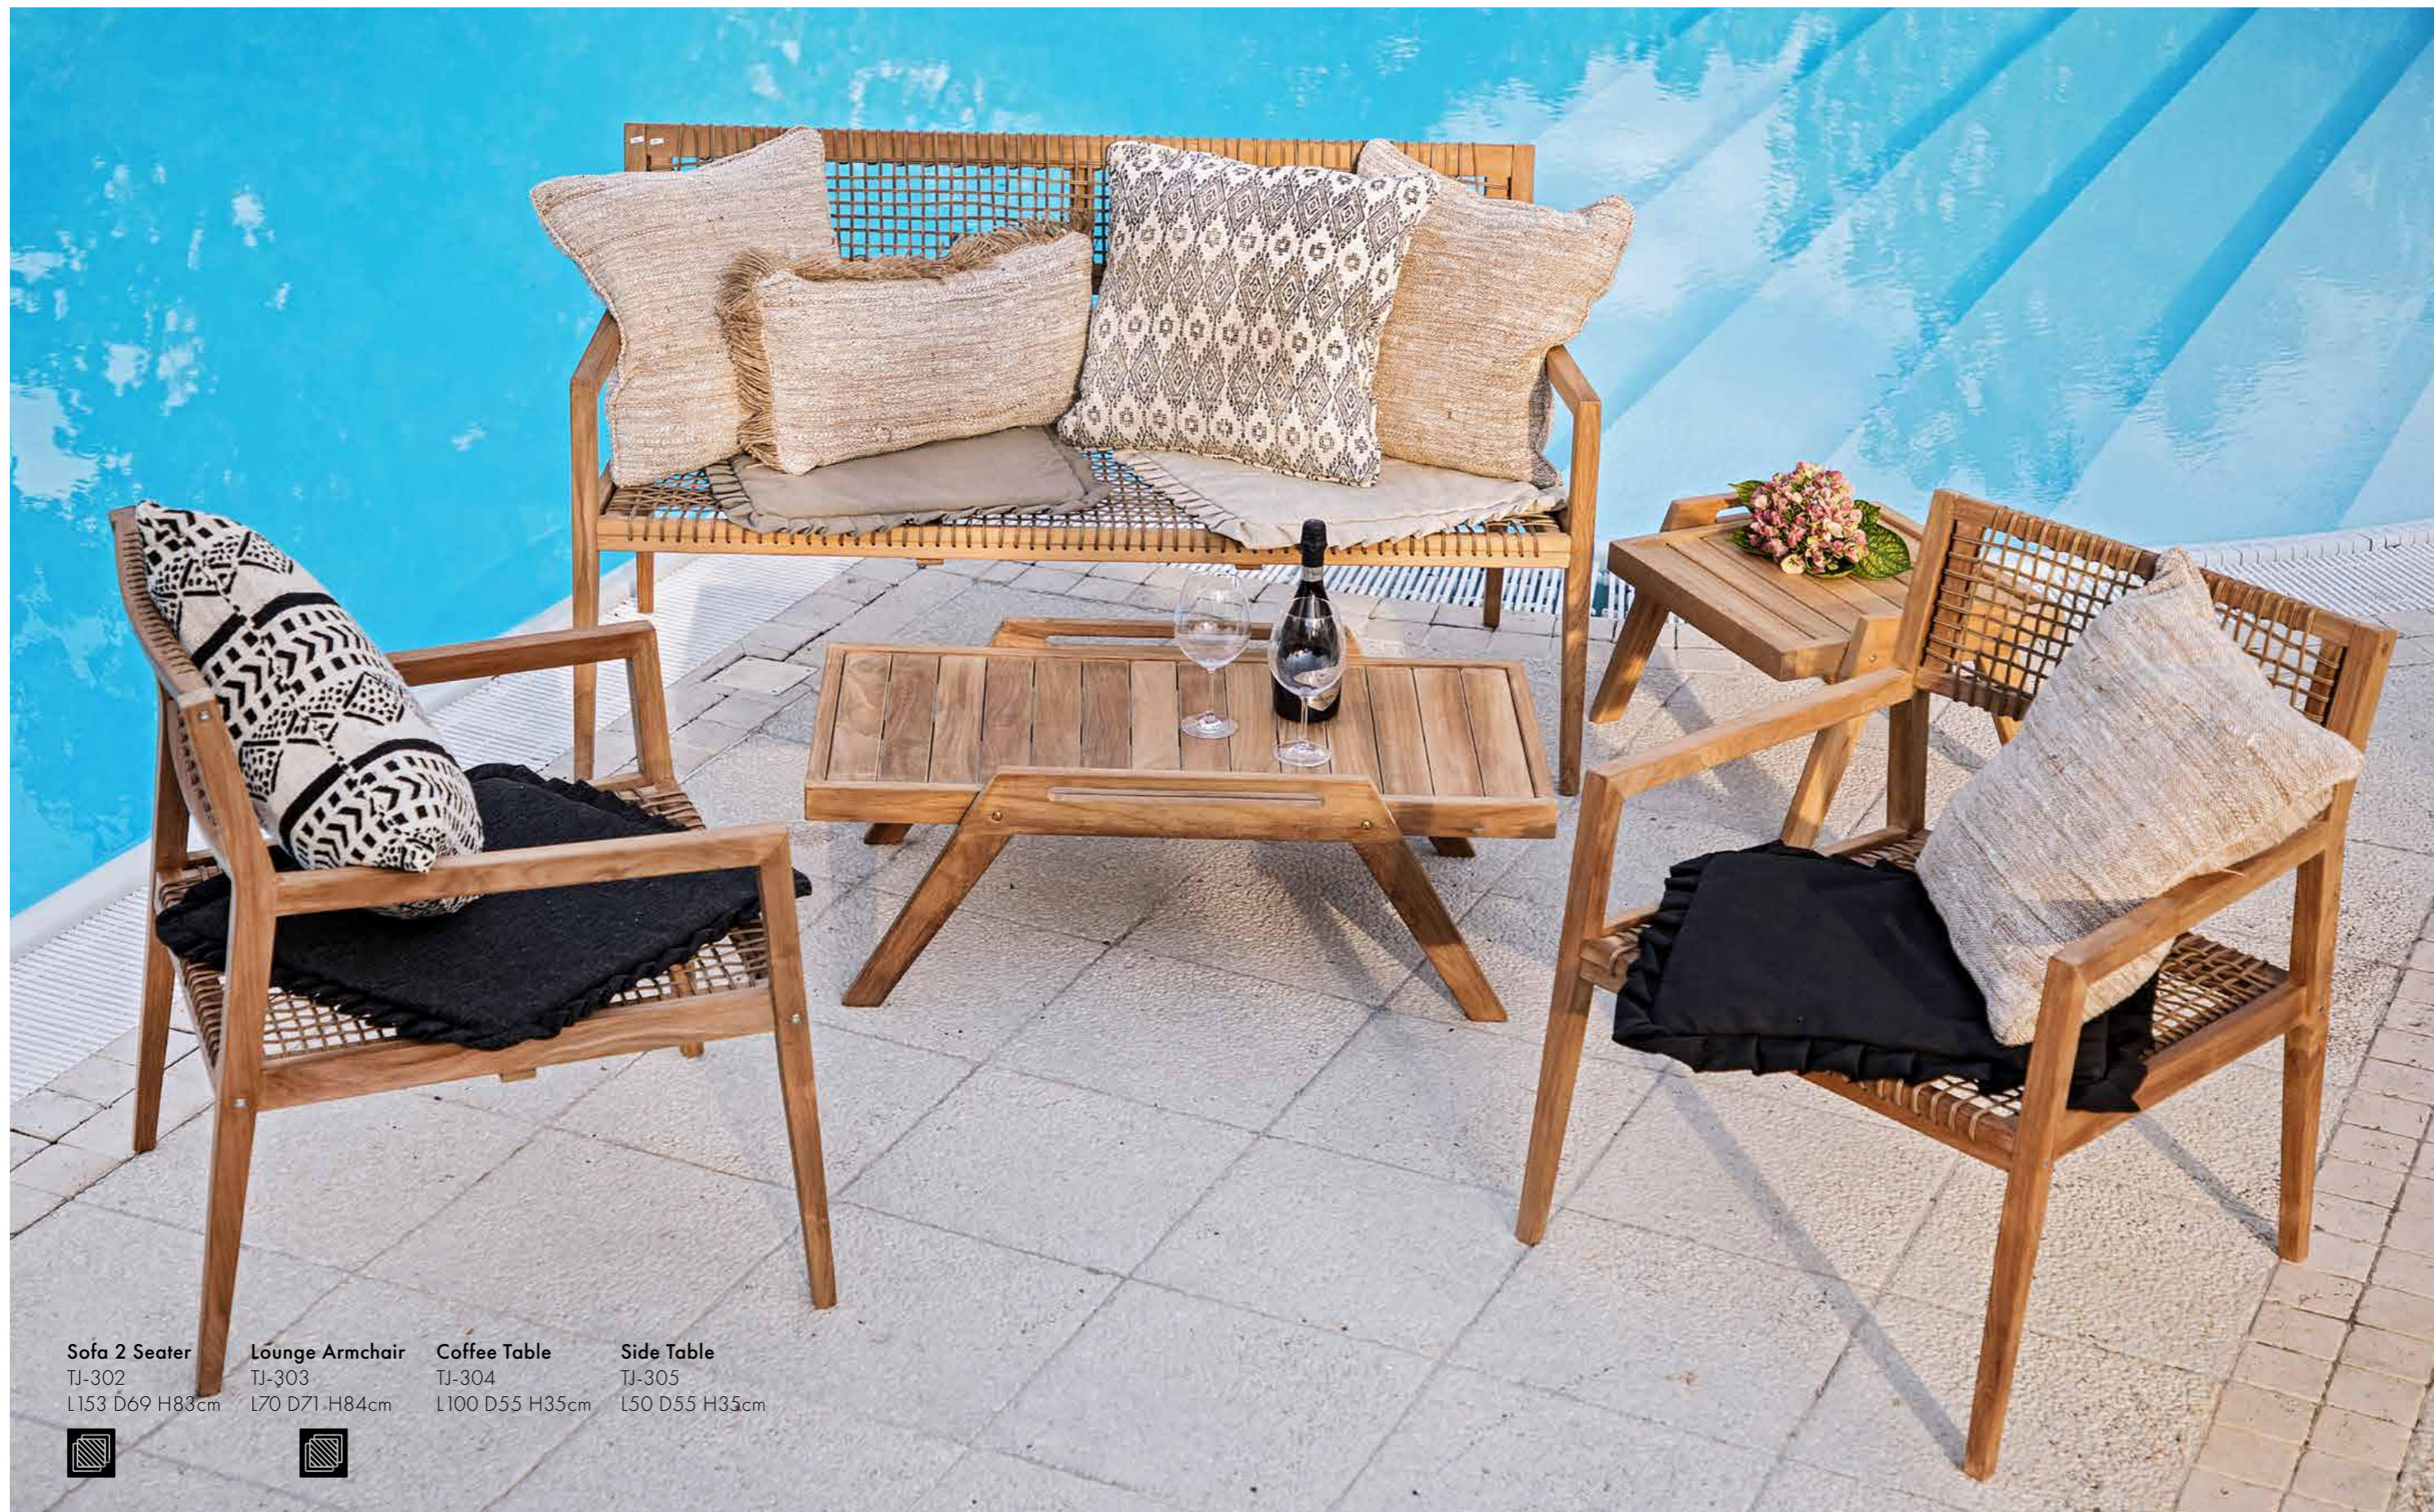

VIENNA SMALL LOUNGE

Sofa 2 Seater
TJ-302
L153 D69 H83cm

Coffee Table
TJ-304
L100 D55 H35cm

LIVING SERIES/WOODEN COLLECTION

Sofa 2 Seater
TJ-302
L153 D69 H83cm

Lounge Armchair
TJ-303
L70 D71 H84cm

Coffee Table
TJ-304
L100 D55 H35cm