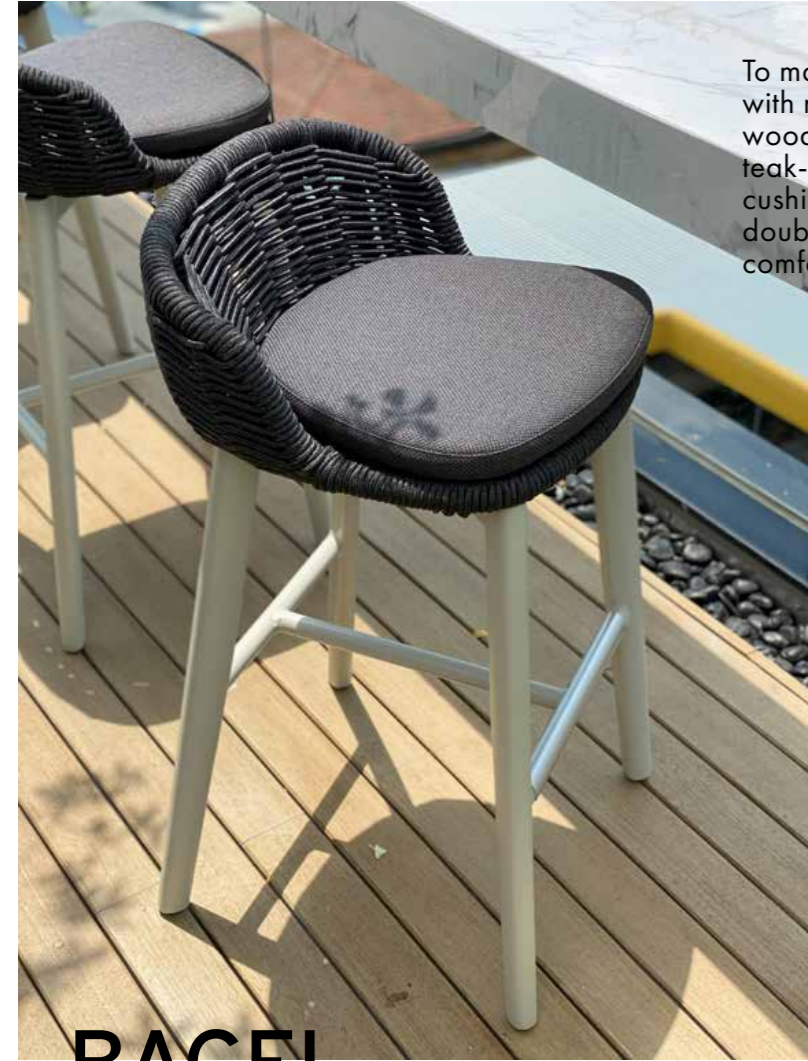

To make human beings more compatible with nature, Bagel collection balances wood with hand knitting - featured of teak-base, tightly woven rope and soft cushions. Bagel has inside and outside double design which wrap your back comfortably with a fit body curve.

BAGEL BAR CHAIR