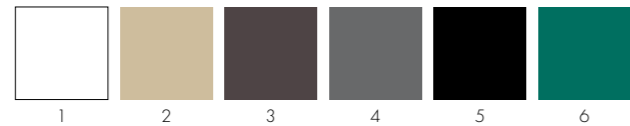

COATING COLORS
Matte Coating Colors