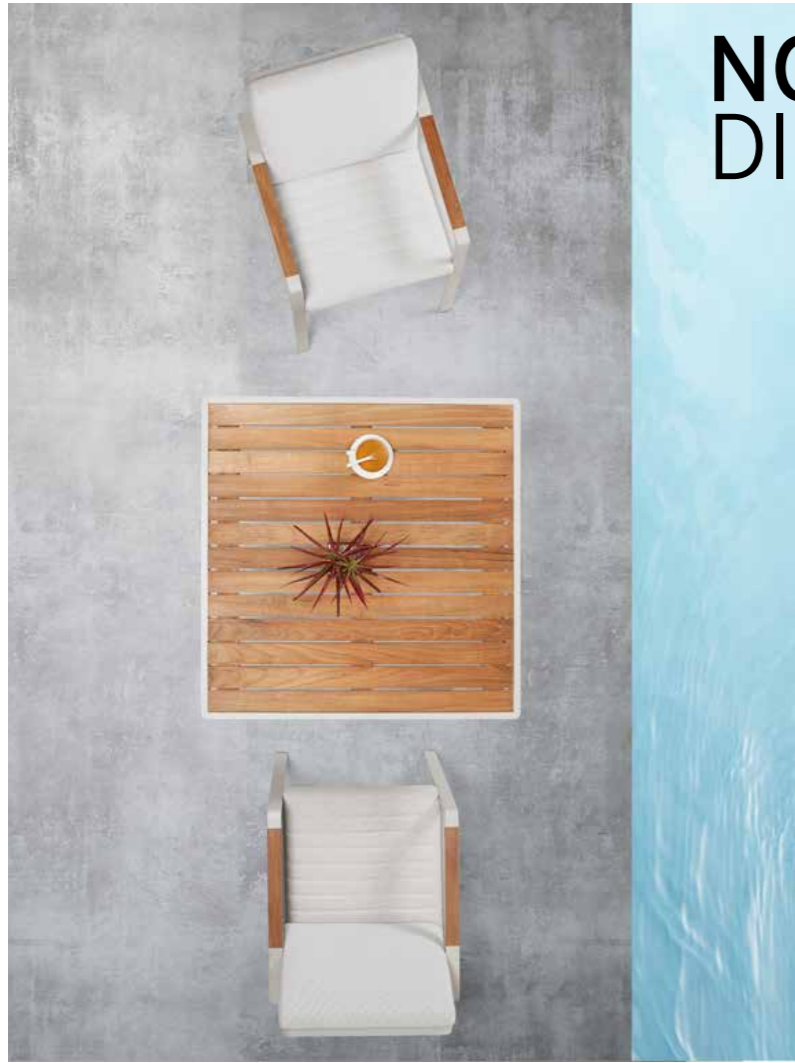

LAVI DINING SET

Dining Table
DP-DT-07KD A001
L220 D100 H74cm

Hadid Dining Armchair
DP-DC-02
L65 D66 H86cm

DINING SERIES/ALUMINIUM & STEEL COLLECTION

NOFI 1.0 DINING SET

Dining Table
HG-680173
L220 D90 H75cm