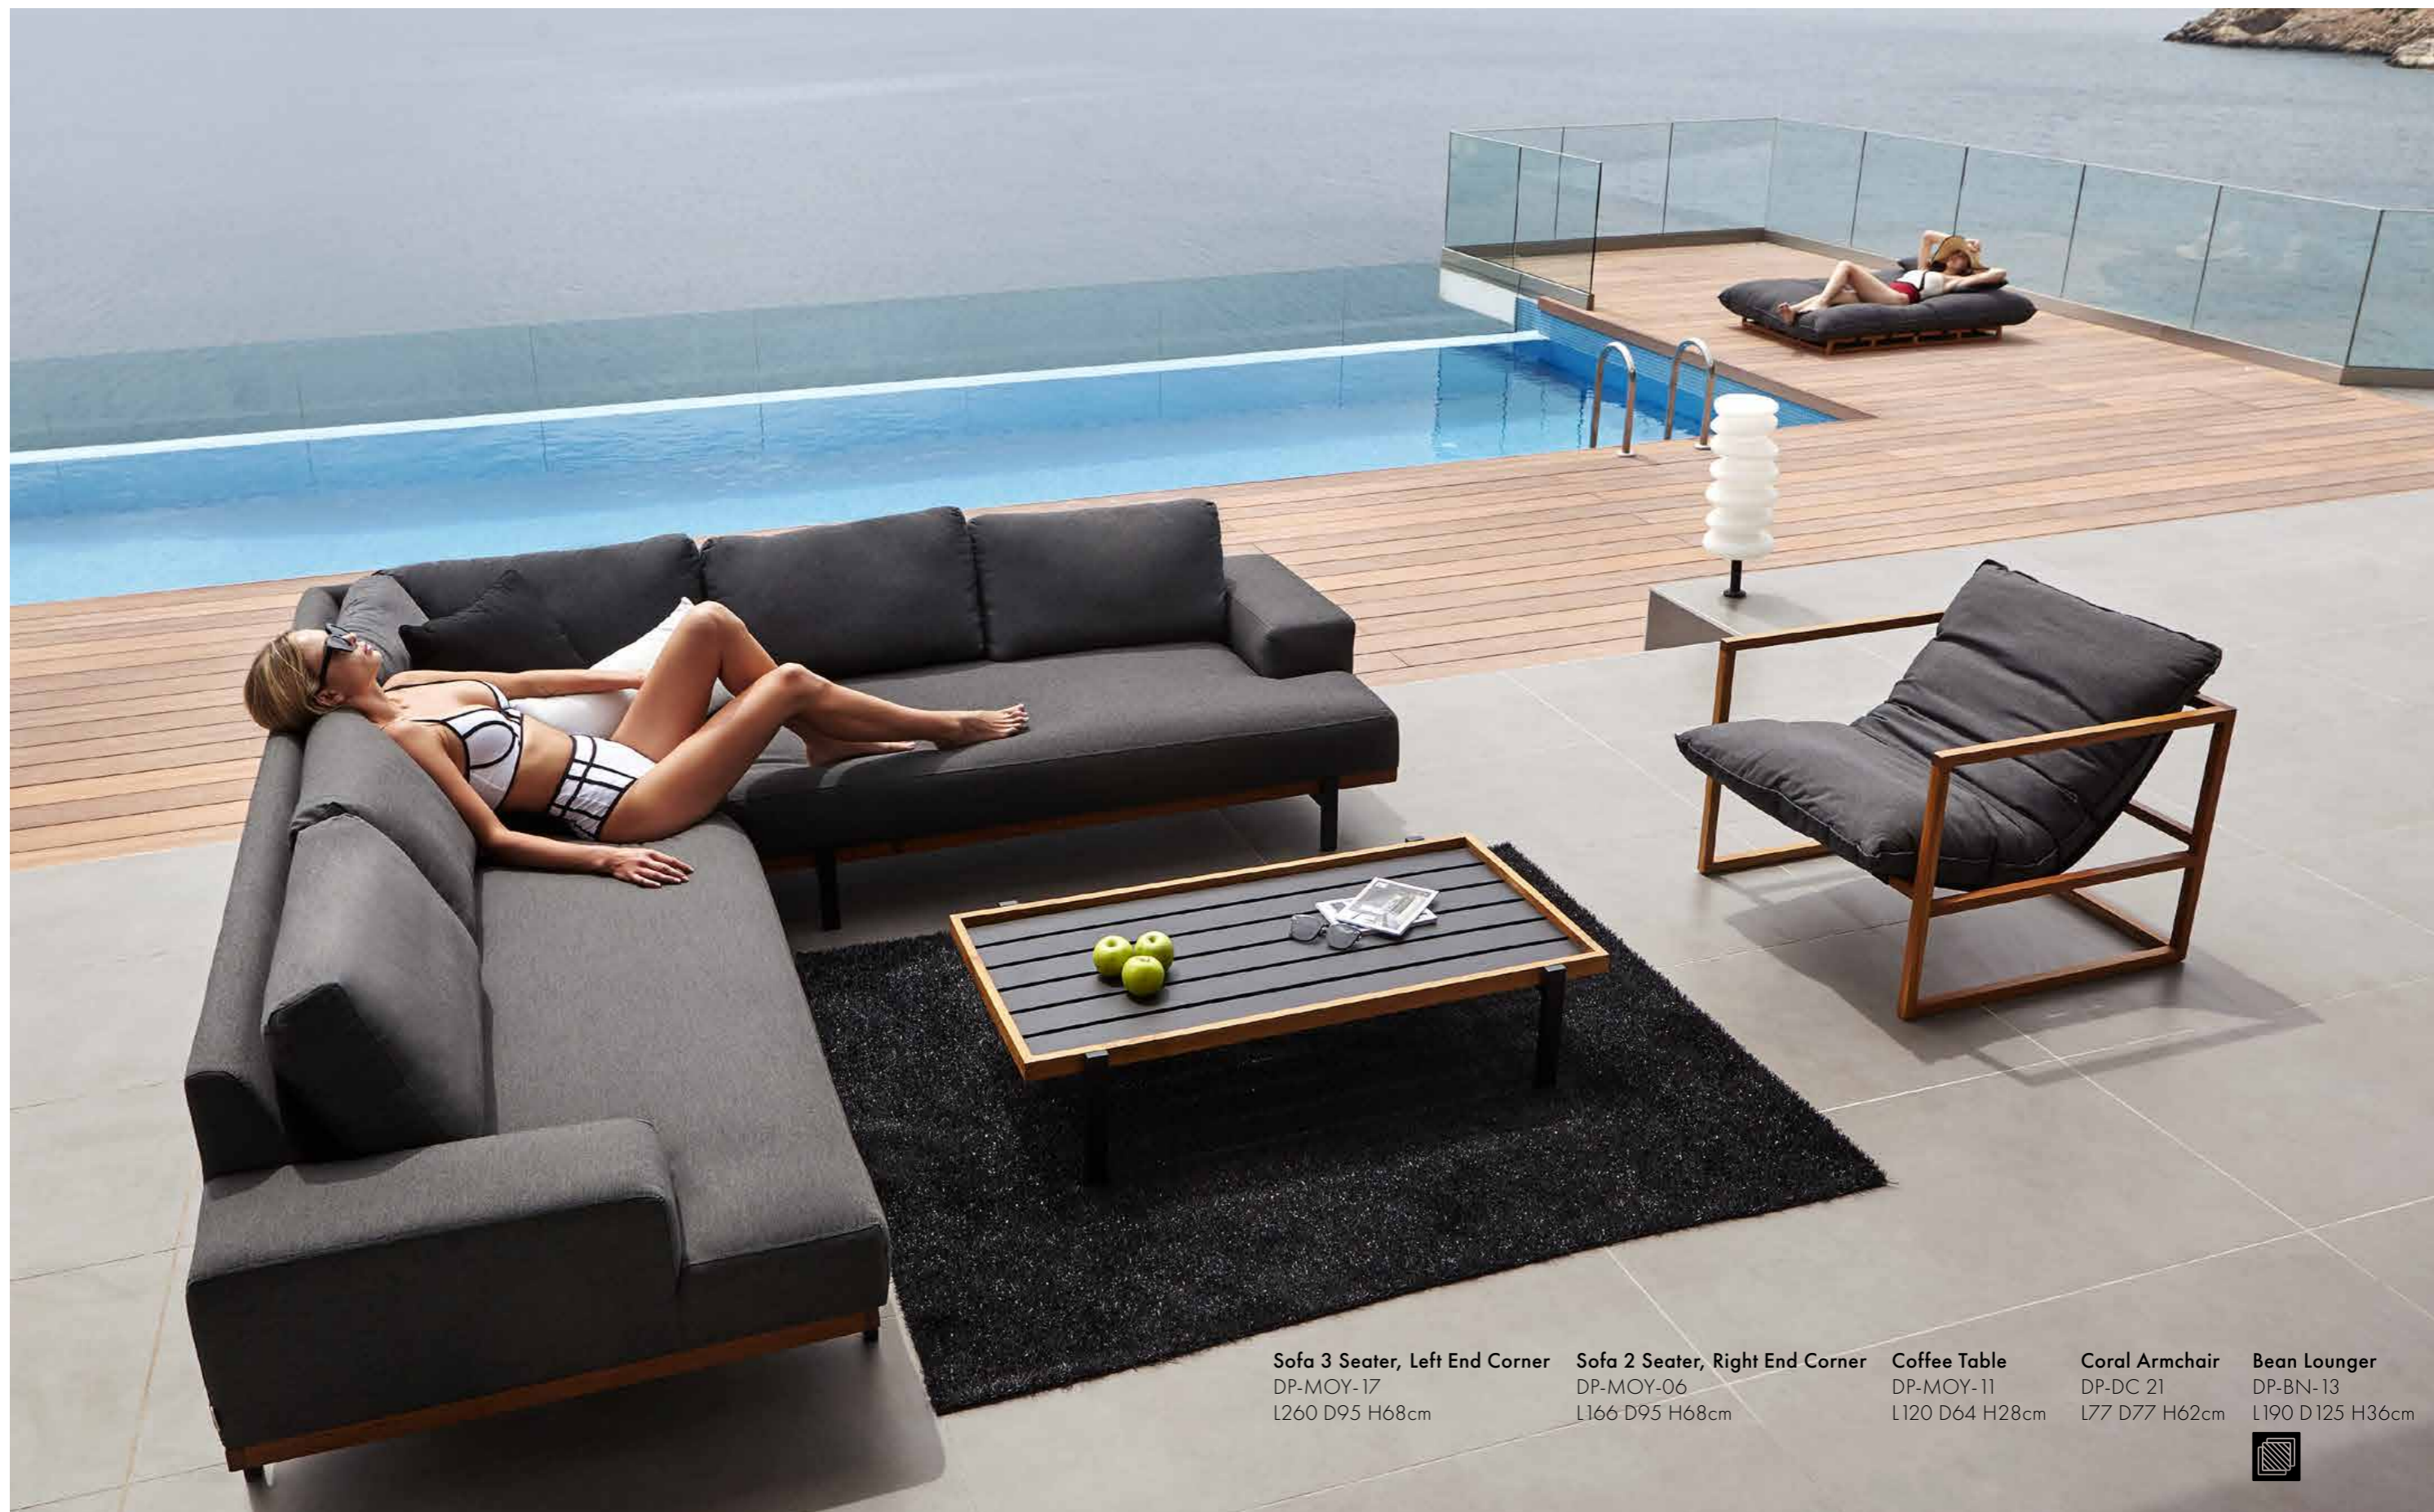

Lounger Sofa

DP-BI-14B
L192 D83 H62cm

Hocker

DP-BI-09
L94 D83 H43cm

MOOY LOUNGE SET

Sofa 3 Seater, Left End Corner
DP-MOY-17
L260 D95 H68cm

Sofa 2 Seater, Right End
DP-MOY-06
L166 D95 H68cm

Coffee Table
DP-MOY-11
L120 D64 H28cm