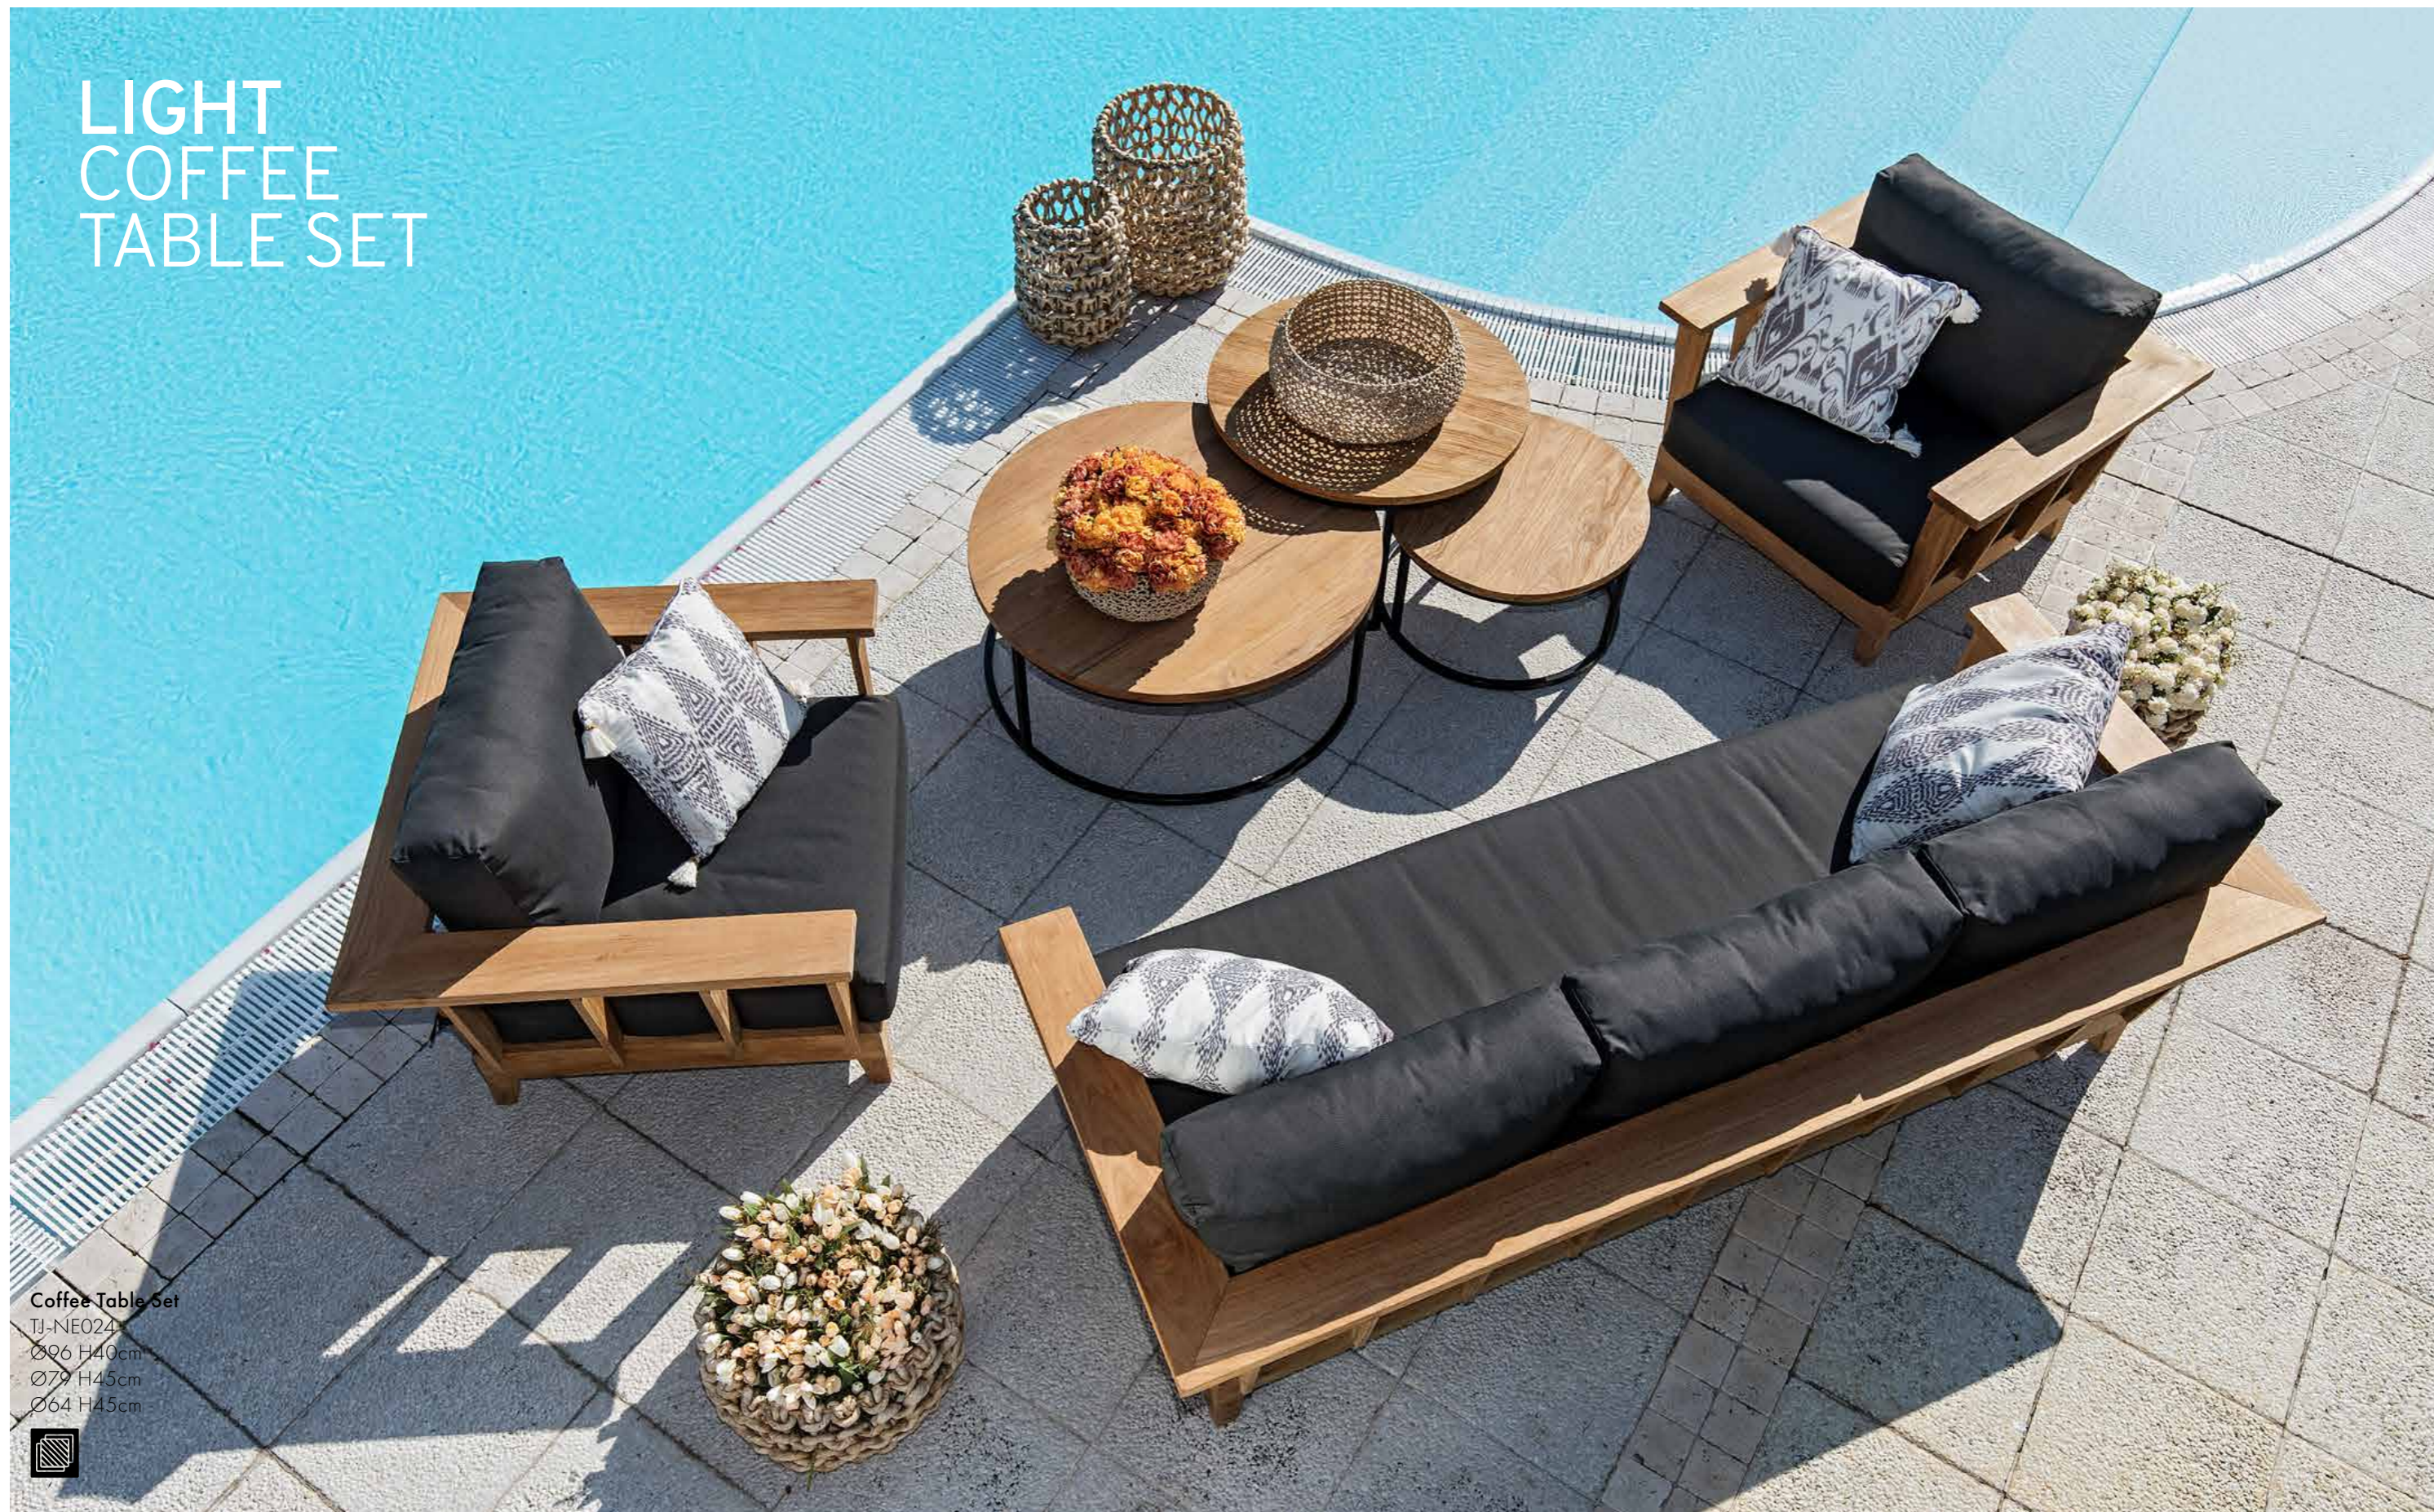

Lounge Chair
TJ-N073N1
L80 D80 H72cm

Coffee Table
TJ-NE010
Ø96 H40cm

Lounge Chair
TJ-N073N1
L80 D80 H72cm

Coffee Table Set
TJ-NE024
Ø96 H40cm/Ø79 H45cm

LIGHT COFFEE TABLE SET

Coffee Table Set
TJ-NE024
Ø96 H40cm
Ø79 H45cm
Ø64 H45cm