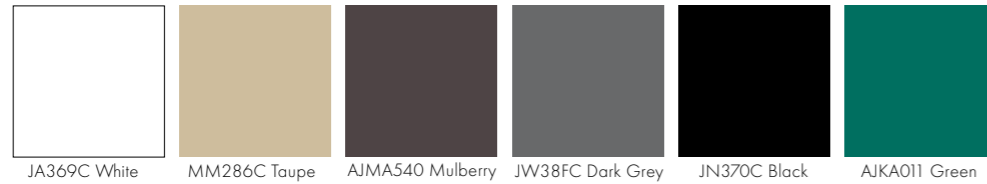

DP COLLECTION

FABRIC

Sunbrella Solids & Stripes

Sunbrella Natte

POWDER COATING COLORS

Matte Coating Colors

Metallic Coating Colors

LIVING