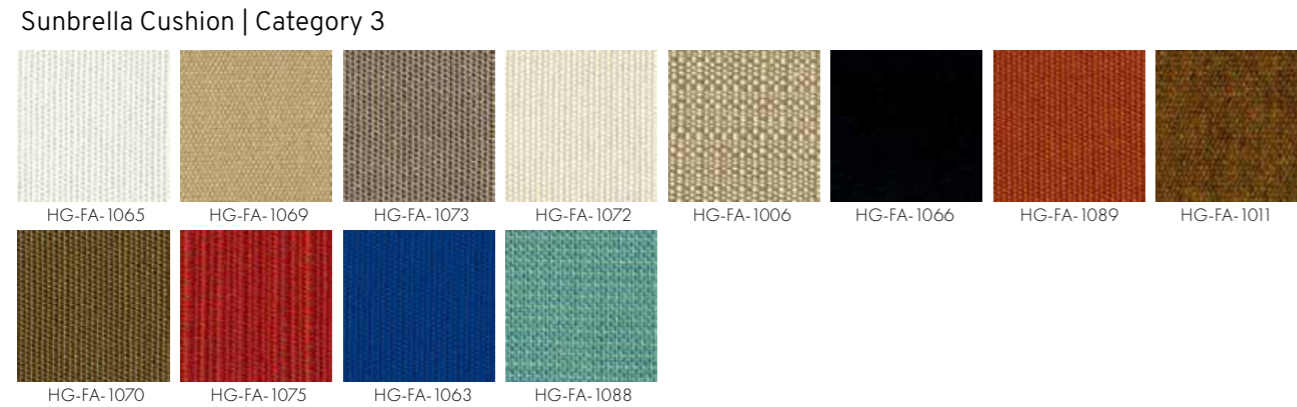

Teak Color Aluminum

Teak

Teaklook

White
1200371

HG COLLECTION

FABRIC

Sunbrella Cushion | Category 1

Sunbrella Cushion | Category 2