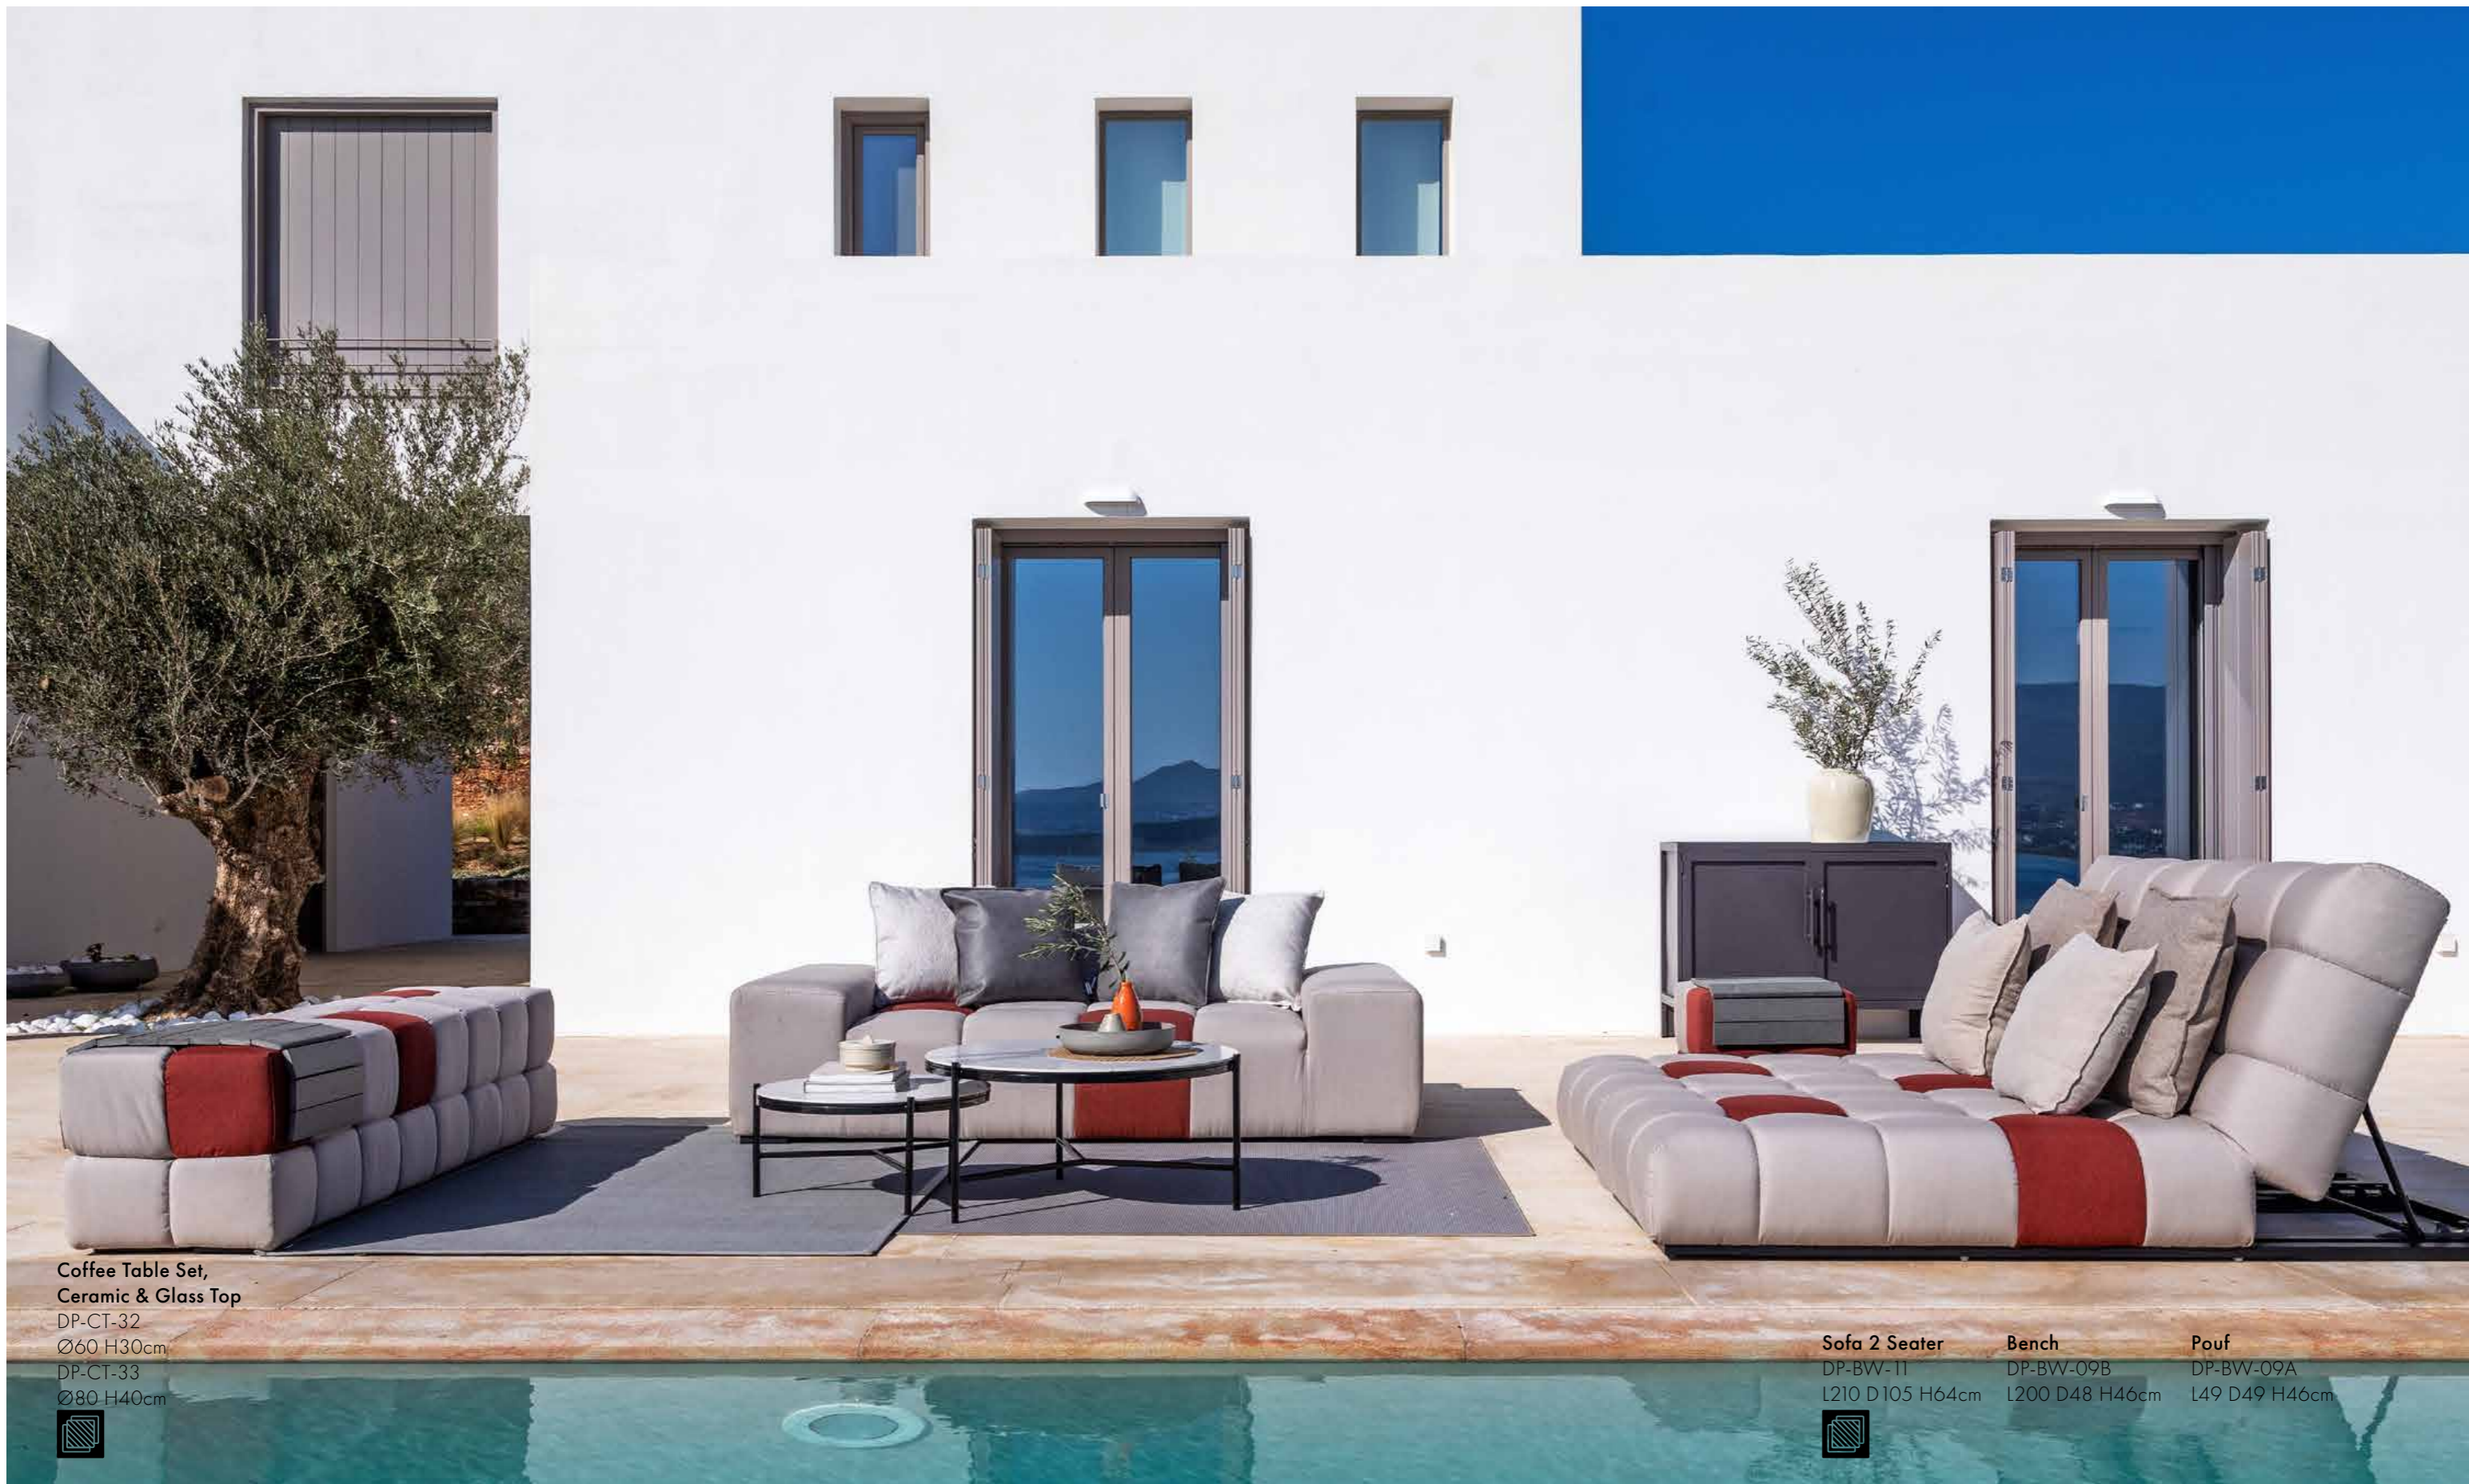

Coffee Table Set,
Ceramic & Glass Top

DP-CT-32
Ø60 H30cm
DP-CT-33
Ø80 H40cm

DP-BW-11
L210 D105 H64cm

Bench

DP-BW-09B
L200 D48 H46cm

Pouf

DP-BW-09A
L49 D49 H46cm