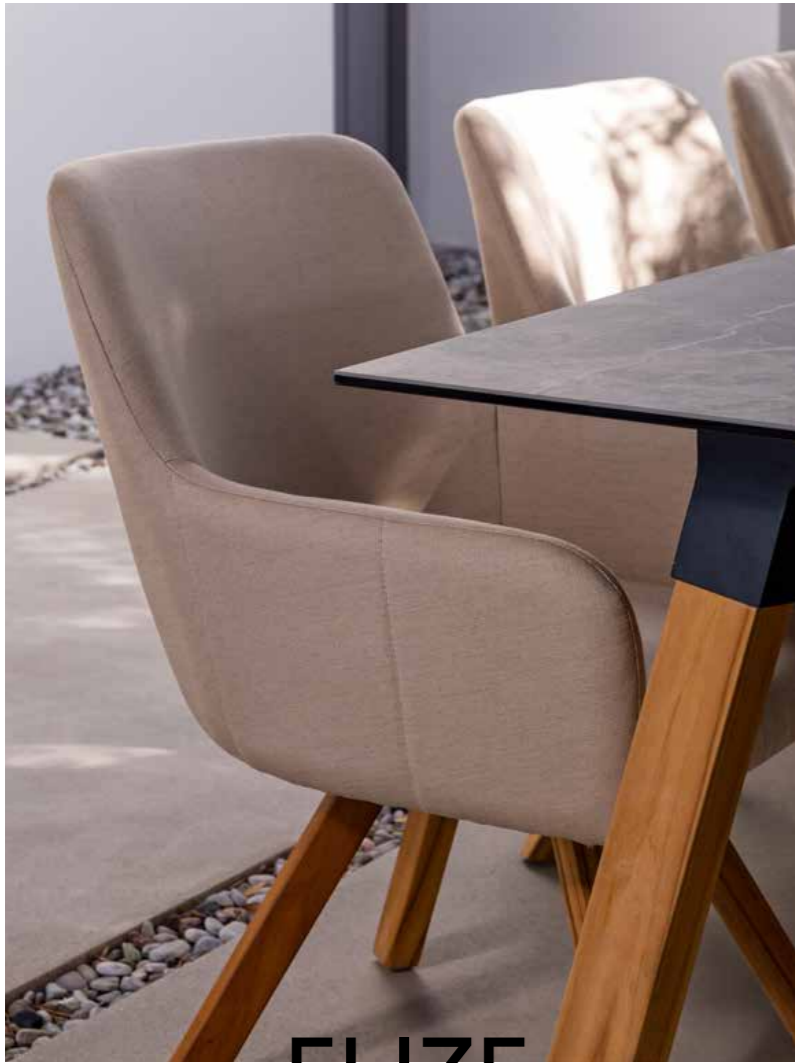

Lounge Chair
DP-DC-59
L77 D70 H72cm

ELIZE DINING SET

Dining Table
Ceramic & Glass Top
DP-DT-40
L240 D100 H76cm

Dining Chair,
Teak
DP-DC-72
L64 D61 H80cm

Dining Table
Ceramic & Glass Top
DP-DT-40
L240 D100 H76cm