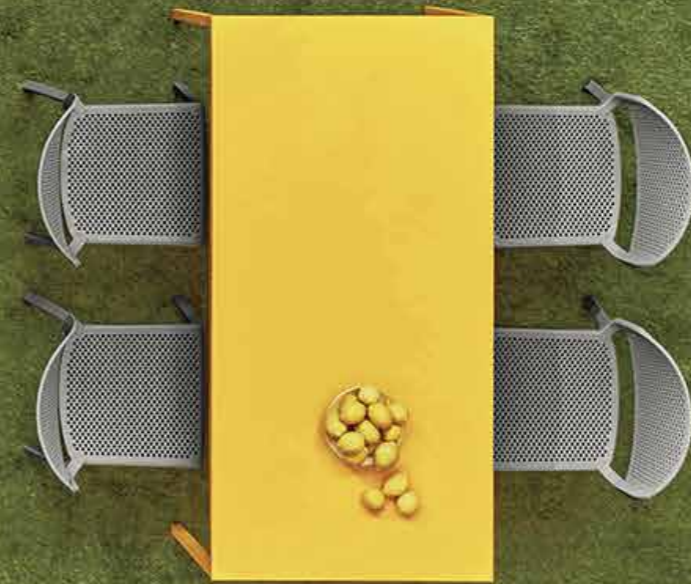

Table Base
PD-867
Ø42 H106cm
Top Max L60 D60/Ø70cm

VOLT CHAIR

DOVE CHAIR

Dining Chair
PD-265
L58 D53 H81 cm

Dining Armchair
PD-266
L58 D53 H81 cm

DINING SERIES / POLYPROPYLENE COLLECTION

Dining Chair
PD-261
L52 D53 H81 cm