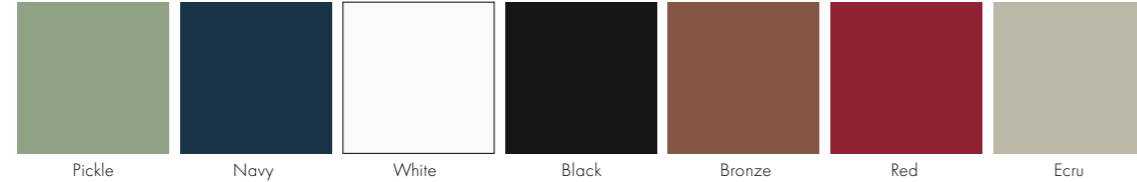

Smoke White

TECHNICAL SPECIFICATIONS/MATERIALS & FINISHES

VD COLLECTION

DINING CHAIR/ARMCHAIR

AFRICA

Basic PP

VD-65005

Pickle