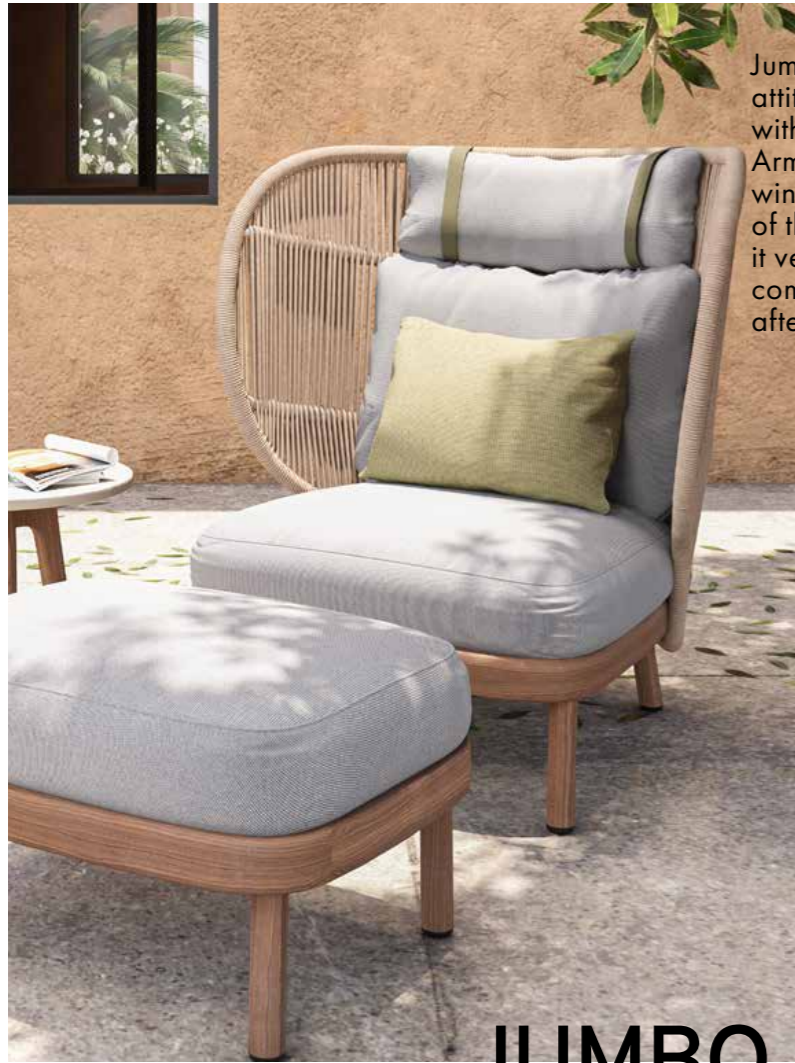

Jumbo series represents an unhurried contemporary attitude towards leisure life. It looks like a jumbo item with "elephant ears" from a distance. Jumbo Lounge Armchair is wide with a handwoven backrest and wings, expressing a sense of embrace. The color of the wood and the combination of weaving make it very natural and harmonious. The thick seat and comfortable cushions can let a person rest on it all afternoon.

JUMBO LOUNGE CHAIR