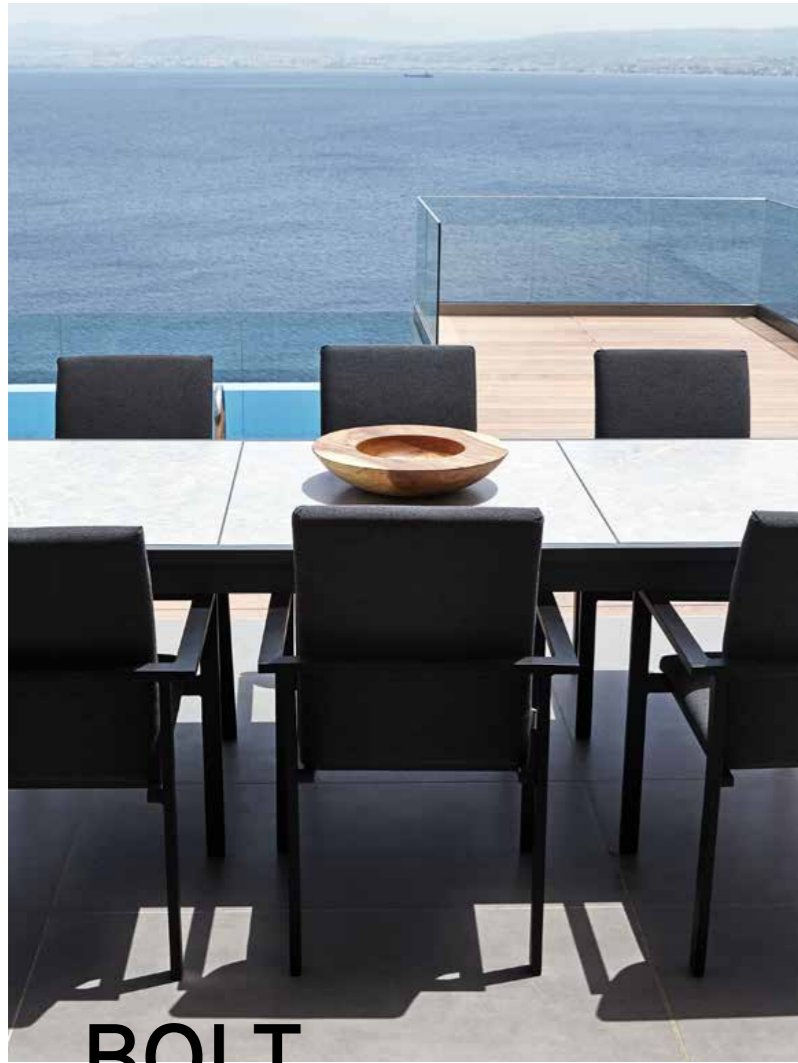

BOLT DINING SET

**Dining Table,
Ceramic Top**
DT-13KD-CA-004
L246 D96 H76cm

Dining Chair
DP-C-DC-15
L58 D64 H93cm