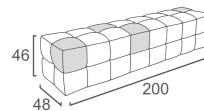

BW-09B
BLOW BENCH
W200 D48 H46
CBM:

BW-09A
BLOW POUF
W49 D49 H46
CBM: 0.13