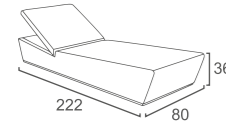

RF-11
REEF 2 SEATER SOFA
W150 D77 H61
CBM: 1.46

LIMA Collection

LM-11
LIMA 2 SEATER SOFA
W134 D75 H76

LM-10
LIMA ARMCHAIR
W72 D75 H76

CBM:1.18/SET
(2PCS CHAIR+1PC SOFA)

LOUNGER

CB-13
CUBE LOUNGER
W222 D80 H37
CBM:0.73