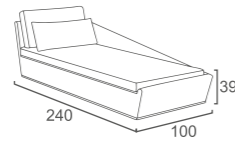

LF-13-R
LOFTY DOUBLE LOUNGER
W240 D100 H69