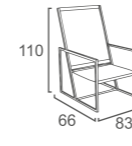

IC-13
ICON LOUNGER (Teak feet)
W213 D89 H41
CBM:0.88

CL-13
CORAL LOUNGER
W195 D127 H40
CBM:0.91

TS-13
TENSE LOUNGER
W210 D89 H41
CBM:0.81

GD-14
GRAND SIDE TABLE (Teak)
W204 D30 H14
CBM:0.14

CHAIR

DC-31
SARA CHAIR KD
W55 D71 H84
CBM: 0.24

DC-56
DOPE CHAIR
W68 D64 H71
CBM: 0.34

DC-72
ELIZE CHAIR (Teak feet)
W64 D61 H80
CBM:0.34

DC-32
SARA LOUNGE CHAIR KD
W83 D66 H110
CBM:0.44

DC-57
LAIS CHAIR
-STACKABLE
W62 D68 H75
CBM:0.30

DC-30
ALAN CHAIR
W65 D70 H94
CBM: 0.47