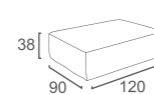

BW-09
BLOW OTTOMAN
W105 D105 H40
CBM: 0.5

T-JO-13
BLOW LOUNGER
W213 D92 H32
CBM: 0.72

BW-11
BLOW 2 SEATER SOFA
W210 D105 H64
CBM: 1.49

BW-09B
BLOW BENCH
W200 D48 H46
CBM:

BW-09A
BLOW POUF
W49 D49 H46
CBM: 0.13

HERO Collection

HE-11
HERO 2-S SOFA
W230 D105 H78
CBM: 2

HE-10
HERO CHAIR
W118 D105 H78
CBM: 1.04

HE-09
HERO HOCKER
W150 D90 H45
CBM: 0.67

DOPE Collection

DP-12
DOPE 3 SEATER SOFA
W260 D100 H80
CBM: 2.24

DP-07
DOPE 3 SEATER LEFT END
W220 D100 H80
CBM: 1.9

DP-14
DOPE COFFEE TABLE
W90 D90 H38
CBM: 0.34

ARIS Collection

AS-SC-001
ARIS OTTOMAN SEAT PART 1
W120 D70 H38
CBM: 0.39

AS-SC-002
ARIS OTTOMAN SEAT PART 2
W120 D90 H38
CBM: 0.49

AS-OT-09
ARIS BENCH
W170 D50 H43
CBM: 0.44