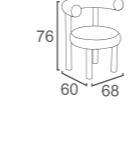

DC-53
INES BAR CHAIR
W58 D55 H92
CBM:0.32

DC-52
INES CHAIR
W68 D60 H76
CBM:0.34