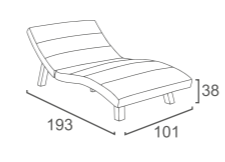

WV-13
WAVE LOUNGER
W193 D101 H47
CBM:1.04