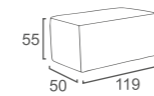

AS-BC-002
ARIS OTTOMAN ARM PART 2
W119 D50 H55
CBM: 0.39