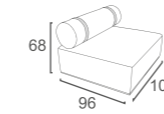

CRESTA Collection

CS-10
CRESTA ARMLESS CHAIR
W106 D96 H68
CBM: 0.74