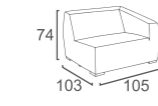

CB-05
CUBE LEFT END
W105 D103 H74
CBM: 0.87