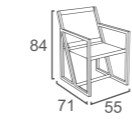

IC-13
ICON LOUNGER (Teak feet)
W213 D89 H41
CBM:0.88

CL-13
CORAL LOUNGER
W195 D127 H40
CBM:0.91

TS-13
TENSE LOUNGER
W210 D89 H41
CBM:0.81

GD-14
GRAND SIDE TABLE (Teak)
W204 D30 H14
CBM:0.14

CHAIR

DC-31
SARA CHAIR KD
W55 D71 H84
CBM: 0.24

DC-56
DOPE CHAIR
W68 D64 H71
CBM: 0.34

DC-72
ELIZE CHAIR (Teak feet)
W64 D61 H80
CBM:0.34

DC-32
SARA LOUNGE CHAIR KD
W83 D66 H110
CBM:0.44

DC-57
LAIS CHAIR
-STACKABLE
W62 D68 H75
CBM:0.30

DC-30
ALAN CHAIR
W65 D70 H94
CBM: 0.47