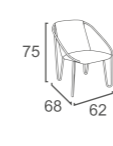

IC-13
ICON LOUNGER (Teak feet)
W213 D89 H41
CBM:0.88

CL-13
CORAL LOUNGER
W195 D127 H40
CBM:0.91

TS-13
TENSE LOUNGER
W210 D89 H41
CBM:0.81

GD-14
GRAND SIDE TABLE (Teak)
W204 D30 H14
CBM:0.14

CHAIR

DC-31
SARA CHAIR KD
W55 D71 H84
CBM: 0.24

DC-56
DOPE CHAIR
W68 D64 H71
CBM: 0.34

DC-72
ELIZE CHAIR (Teak feet)
W64 D61 H80
CBM:0.34

DC-32
SARA LOUNGE CHAIR KD
W83 D66 H110
CBM:0.44

DC-57
LAIS CHAIR
-STACKABLE
W62 D68 H75
CBM:0.30

DC-30
ALAN CHAIR
W65 D70 H94
CBM: 0.47