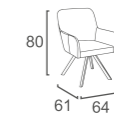

IC-13
ICON LOUNGER (Teak feet)
W213 D89 H41
CBM:0.88

CL-13
CORAL LOUNGER
W195 D127 H40
CBM:0.91

TS-13
TENSE LOUNGER
W210 D89 H41
CBM:0.81

GD-14
GRAND SIDE TABLE (Teak)
W204 D30 H14
CBM:0.14

CHAIR

DC-31
SARA CHAIR KD
W55 D71 H84
CBM: 0.24

DC-56
DOPE CHAIR
W68 D64 H71
CBM: 0.34

DC-72
ELIZE CHAIR (Teak feet)
W64 D61 H80
CBM:0.34

DC-32
SARA LOUNGE CHAIR KD
W83 D66 H110
CBM:0.44

DC-57
LAIS CHAIR
-STACKABLE
W62 D68 H75
CBM:0.30

DC-30
ALAN CHAIR
W65 D70 H94
CBM: 0.47