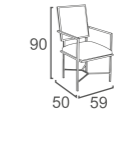

IC-13
ICON LOUNGER (Teak feet)
W213 D89 H41
CBM:0.88

CL-13
CORAL LOUNGER
W195 D127 H40
CBM:0.91

TS-13
TENSE LOUNGER
W210 D89 H41
CBM:0.81

GD-14
GRAND SIDE TABLE (Teak)
W204 D30 H14
CBM:0.14

CHAIR

DC-31
SARA CHAIR KD
W55 D71 H84
CBM: 0.24

DC-56
DOPE CHAIR
W68 D64 H71
CBM: 0.34

DC-72
ELIZE CHAIR (Teak feet)
W64 D61 H80
CBM:0.34

DC-32
SARA LOUNGE CHAIR KD
W83 D66 H110
CBM:0.44

DC-57
LAIS CHAIR
-STACKABLE
W62 D68 H75
CBM:0.30

DC-30
ALAN CHAIR
W65 D70 H94
CBM: 0.47

DC-33
SARA LOUNGE STOOL KD
W67 D58 H37
CBM:0.12

DC-58
ICON CHAIR
-STACKABLE
W63 D67 H77
CBM:0.28

DC-61
EVIE CHAIR
W59 D50 H90
CBM:0.23

DC-52
INES CHAIR
W68 D60 H76
CBM:0.34

DC-59
ICON LOUNGE CHAIR
-STACKABLE
W77 D70 H72
CBM:0.30