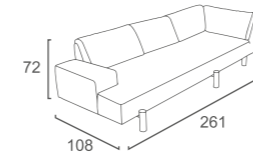

GM-05-TA
GLAMOUR 2 SEATER LEFT END
-WOOD PLATFORM
W206 D97 H73
CBM: 1.59

TS-06-PW
TWINS 2 SEATER RIGHT END
-POLY WOOD LEG
W168 D108 H72
CBM:1.40

TS-17-PW
TWINS 3 SEATER CORNER
-POLY WOOD LEG
LEFT END
W261 D108 H72
CBM:2.14