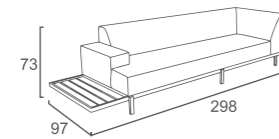

GLAMOUR Collection

SECTION 1

GM-18-AL
GLAMOUR 3 SEATER CORNER
RIGHT END
-ALU. PLATFORM
W298 D97 H73
CBM: 2.29

GM-05-AL
GLAMOUR 2 SEATER LEFT END
-ALU. PLATFORM
W206 D97 H73
CBM: 1.59

SECTION 2

GM-18-TA
GLAMOUR 3 SEATER CORNER
RIGHT END
-WOOD PLATFORM
W298 D97 H73
CBM: 2.29