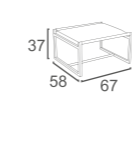

IC-13
ICON LOUNGER (Teak feet)
W213 D89 H41
CBM:0.88

CL-13
CORAL LOUNGER
W195 D127 H40
CBM:0.91

TS-13
TENSE LOUNGER
W210 D89 H41
CBM:0.81

GD-14
GRAND SIDE TABLE (Teak)
W204 D30 H14
CBM:0.14

CHAIR

DC-31
SARA CHAIR KD
W55 D71 H84
CBM: 0.24

DC-56
DOPE CHAIR
W68 D64 H71
CBM: 0.34

DC-72
ELIZE CHAIR (Teak feet)
W64 D61 H80
CBM:0.34

DC-32
SARA LOUNGE CHAIR KD
W83 D66 H110
CBM:0.44

DC-57
LAIS CHAIR
-STACKABLE
W62 D68 H75
CBM:0.30

DC-30
ALAN CHAIR
W65 D70 H94
CBM: 0.47