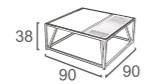

BW-09
BLOW OTTOMAN
W105 D105 H40
CBM: 0.5

T-JO-13
BLOW LOUNGER
W213 D92 H32
CBM: 0.72

BW-11
BLOW 2 SEATER SOFA
W210 D105 H64
CBM: 1.49

BW-09B
BLOW BENCH
W200 D48 H46
CBM:

BW-09A
BLOW POUF
W49 D49 H46
CBM: 0.13

HERO Collection

HE-11
HERO 2-S SOFA
W230 D105 H78
CBM: 2

HE-10
HERO CHAIR
W118 D105 H78
CBM: 1.04

HE-09
HERO HOCKER
W150 D90 H45
CBM: 0.67

DOPE Collection

DP-12
DOPE 3 SEATER SOFA
W260 D100 H80
CBM: 2.24

DP-07
DOPE 3 SEATER LEFT END
W220 D100 H80
CBM: 1.9

DP-14
DOPE COFFEE TABLE
W90 D90 H38
CBM: 0.34

ARIS Collection

AS-SC-001
ARIS OTTOMAN SEAT PART 1
W120 D70 H38
CBM: 0.39

AS-SC-002
ARIS OTTOMAN SEAT PART 2
W120 D90 H38
CBM: 0.49

AS-OT-09
ARIS BENCH
W170 D50 H43
CBM: 0.44