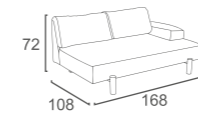

GM-18-AL
GLAMOUR 3 SEATER CORNER
RIGHT END
-ALU. PLATFORM
W298 D97 H73
CBM: 2.29

TWINS Collection

SECTION 1

TS-06-AL
TWINS 2 SEATER RIGHT END
-ALU. LEG
W168 D108 H72
CBM:1.40