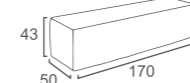

DP-14
DOPE COFFEE TABLE
W90 D90 H38
CBM: 0.34

ARIS Collection

AS-SC-001
ARIS OTTOMAN SEAT PART 1
W120 D70 H38
CBM: 0.39

AS-SC-002
ARIS OTTOMAN SEAT PART 2
W120 D90 H38
CBM: 0.49

AS-OT-09
ARIS BENCH
W170 D50 H43
CBM: 0.44