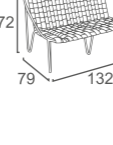

DC-56
DOPE CHAIR
W68 D64 H71
CBM: 0.34

DC-72
ELIZE CHAIR (Teak feet)
W64 D61 H80
CBM:0.34

DC-32
SARA LOUNGE CHAIR KD
W83 D66 H110
CBM:0.44

DC-57
LAIS CHAIR
-STACKABLE
W62 D68 H75
CBM:0.30

DC-30
ALAN CHAIR
W65 D70 H94
CBM: 0.47

DC-33
SARA LOUNGE STOOL KD
W67 D58 H37
CBM:0.12

DC-58
ICON CHAIR
-STACKABLE
W63 D67 H77
CBM:0.28

DC-61
EVIE CHAIR
W59 D50 H90
CBM:0.23

DC-52
INES CHAIR
W68 D60 H76
CBM:0.34

DC-59
ICON LOUNGE CHAIR
-STACKABLE
W77 D70 H72
CBM:0.30

DC-54
ROSI CHAIR
W58 D49 H90
CBM: 0.28

DC-53
INES BAR CHAIR
W58 D55 H92
CBM:0.32

DC-60
ICON LOUNGE CHAIR
-STACKABLE
W132 D79 H72
CBM:0.79

DC-73
REEF CHAIR
W56 D56 H70
CBM: 0.25

DC-68
ELLA CHAIR
W73 D64 H85
CBM: 0.43