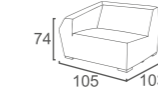

LAZY Collection

LAZ-05-TA
LAZY 2 SEATER LEFT END
W175 D97 H58
CBM: 0.87

LAZ-18-TA
LAZY 3-S CORNER RIGHT END
W273 D97 H58
CBM: 1.35

PURER Collection

PR-17
PURER 3 SEATER CORNER
LEFT END
W249 D104 H77
CBM: 2.18

PR-06
PURER 2 SEATER RIGHT END
W155 D104 H77
CBM: 1.37

TOUCH Collection

TC-18-TA
TOUCH 3 SEATER CORNER
RIGHT END
W300 D96 H73
CBM: 2.00

TC-05-TA
TOUCH 2 SEATER LEFT END
W202 D96 H73
CBM: 1.36

CUBE Collection

CB-01
CUBE CENTER
W91 D103 H74
CBM: 0.75

CB-02
CUBE CORNER
W103 D103 H74
CBM: 0.85

CB-05
CUBE LEFT END
W105 D103 H74
CBM: 0.87

CB-06
CUBE RIGHT END
W105 D103 H74
CBM: 0.87

BLUFF Collection

BF-03
BLUFF 2 SEATER SOFA
W168 D102 H71
CBM: 1.30