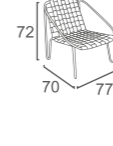

DC-56
DOPE CHAIR
W68 D64 H71
CBM: 0.34

DC-72
ELIZE CHAIR (Teak feet)
W64 D61 H80
CBM:0.34

DC-32
SARA LOUNGE CHAIR KD
W83 D66 H110
CBM:0.44

DC-57
LAIS CHAIR
-STACKABLE
W62 D68 H75
CBM:0.30

DC-30
ALAN CHAIR
W65 D70 H94
CBM: 0.47

DC-33
SARA LOUNGE STOOL KD
W67 D58 H37
CBM:0.12

DC-58
ICON CHAIR
-STACKABLE
W63 D67 H77
CBM:0.28

DC-61
EVIE CHAIR
W59 D50 H90
CBM:0.23

DC-52
INES CHAIR
W68 D60 H76
CBM:0.34

DC-59
ICON LOUNGE CHAIR
-STACKABLE
W77 D70 H72
CBM:0.30

DC-54
ROSI CHAIR
W58 D49 H90
CBM: 0.28

DC-53
INES BAR CHAIR
W58 D55 H92
CBM:0.32

DC-60
ICON LOUNGE CHAIR
-STACKABLE
W132 D79 H72
CBM:0.79

DC-73
REEF CHAIR
W56 D56 H70
CBM: 0.25

DC-68
ELLA CHAIR
W73 D64 H85
CBM: 0.43