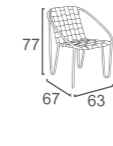

IC-13
ICON LOUNGER (Teak feet)
W213 D89 H41
CBM:0.88

CL-13
CORAL LOUNGER
W195 D127 H40
CBM:0.91

TS-13
TENSE LOUNGER
W210 D89 H41
CBM:0.81

GD-14
GRAND SIDE TABLE (Teak)
W204 D30 H14
CBM:0.14

CHAIR

DC-31
SARA CHAIR KD
W55 D71 H84
CBM: 0.24

DC-56
DOPE CHAIR
W68 D64 H71
CBM: 0.34

DC-72
ELIZE CHAIR (Teak feet)
W64 D61 H80
CBM:0.34

DC-32
SARA LOUNGE CHAIR KD
W83 D66 H110
CBM:0.44

DC-57
LAIS CHAIR
-STACKABLE
W62 D68 H75
CBM:0.30

DC-30
ALAN CHAIR
W65 D70 H94
CBM: 0.47

DC-33
SARA LOUNGE STOOL KD
W67 D58 H37
CBM:0.12

DC-58
ICON CHAIR
-STACKABLE
W63 D67 H77
CBM:0.28

DC-61
EVIE CHAIR
W59 D50 H90
CBM:0.23

DC-52
INES CHAIR
W68 D60 H76
CBM:0.34

DC-59
ICON LOUNGE CHAIR
-STACKABLE
W77 D70 H72
CBM:0.30