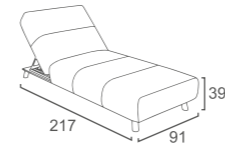

FK-13
FLEEK LOUNGER
(Leather cover on the head/ moveable)
W217 D91 H39
CBM: 0.84