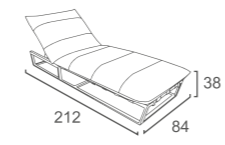

LF-13-L
LOFTY DOUBLE LOUNGER
W240 D100 H69

FK-13
FLEEK LOUNGER
(Leather cover on the head/ moveable)
W217 D91 H39
CBM: 0.84

LE-13
LEVEL LOUNGER
W201 D80 H37
CBM:0.67

LF-13-R
LOFTY DOUBLE LOUNGER
W240 D100 H69