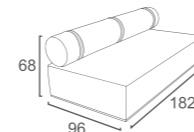

DP-14
DOPE COFFEE TABLE
W90 D90 H38
CBM: 0.34

ARIS Collection

AS-SC-001
ARIS OTTOMAN SEAT PART 1
W120 D70 H38
CBM: 0.39

AS-SC-002
ARIS OTTOMAN SEAT PART 2
W120 D90 H38
CBM: 0.49

AS-OT-09
ARIS BENCH
W170 D50 H43
CBM: 0.44

AS-BC-001
ARIS OTTOMAN ARM PART 1
W90 D50 H55
CBM: 0.3

AS-BC-002
ARIS OTTOMAN ARM PART 2
W119 D50 H55
CBM: 0.39

CRESTA Collection

CS-10
CRESTA ARMLESS CHAIR
W106 D96 H68
CBM: 0.74

CS-11
CRESTA 2 SEATER SOFA
W182 D96 H68
CBM: 1.27