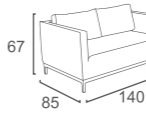

EC-14
ECO RIGHT CHAISE LOUNGE
W180 D85 H68
CBM: 1.36 PER SET

SECTION 2

EC-11
ECO 2 SEATER SOFA
W179 D93 H68
CBM:1.20

EC-10
ECO CHAIR
W95 D93 H68
CBM:0.65

ENJOY Collection

EJ-10
ENJOY CHAIR
W90 D81 H70
CBM:0.51

EJ-12
ENJOY 3-SEATER SOFA
W240 D81 H70
CBM:1.36

EJ-04
ENJOY 3-SEATER ARMLESS SOFA
W178 D81 H70
CBM:1.01

EON Collection

EO-10
EON CHAIR
W78 D85 H67
CBM: 0.51

EO-11
EON 2 SEATER SOFA
W140 D85 H67
CBM: 0.89

EO-12
EON 3 SEATER SOFA
W204 D85 H67