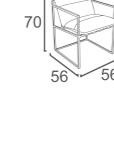

DC-73
REEF CHAIR
W56 D56 H70
CBM: 0.25