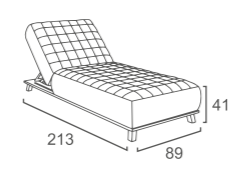

IC-13
ICON LOUNGER (Teak feet)
W213 D89 H41
CBM:0.88