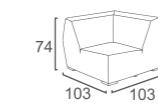

LAZY Collection

LAZ-05-TA
LAZY 2 SEATER LEFT END
W175 D97 H58
CBM: 0.87

LAZ-18-TA
LAZY 3-S CORNER RIGHT END
W273 D97 H58
CBM: 1.35

PURER Collection

PR-17
PURER 3 SEATER CORNER
LEFT END
W249 D104 H77
CBM: 2.18

CB-01
CUBE CENTER
W91 D103 H74
CBM: 0.75

CB-02
CUBE CORNER
W103 D103 H74
CBM: 0.85

CB-05
CUBE LEFT END
W105 D103 H74
CBM: 0.87

CB-06
CUBE RIGHT END
W105 D103 H74
CBM: 0.87

BLUFF Collection

BF-03
BLUFF 2 SEATER SOFA
W168 D102 H71
CBM: 1.30