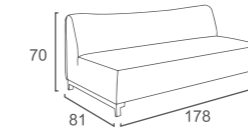

EJ-12
ENJOY 3-SEATER SOFA
W240 D81 H70
CBM:1.36

EJ-04
ENJOY 3-SEATER ARMLESS SOFA
W178 D81 H70
CBM:1.01

EON Collection