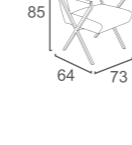

DC-33
SARA LOUNGE STOOL KD
W67 D58 H37
CBM:0.12

DC-58
ICON CHAIR
-STACKABLE
W63 D67 H77
CBM:0.28

DC-61
EVIE CHAIR
W59 D50 H90
CBM:0.23

DC-52
INES CHAIR
W68 D60 H76
CBM:0.34

DC-59
ICON LOUNGE CHAIR
-STACKABLE
W77 D70 H72
CBM:0.30

DC-54
ROSI CHAIR
W58 D49 H90
CBM: 0.28

DC-53
INES BAR CHAIR
W58 D55 H92
CBM:0.32

DC-60
ICON LOUNGE CHAIR
-STACKABLE
W132 D79 H72
CBM:0.79

DC-73
REEF CHAIR
W56 D56 H70
CBM: 0.25

DC-68
ELLA CHAIR
W73 D64 H85
CBM: 0.43

DC-69
MAIA CHAIR
-STACKABLE
W58 D62 H91
CBM: 0.18

DC-66
AMEE CHAIR
-STACKABLE
W60 D57 H90
CBM:0.15

DC-67
ELLA BAR CHAIR
W69 D52 H98
CBM:0.39

COFFEE TABLE

1 - COATING COLOR OPTIONS

2 - TOP MATERIAL

CT-32
ROUND COFFEE TABLE
-Ceramic Table Top
W60 H30
CBM: 0.15