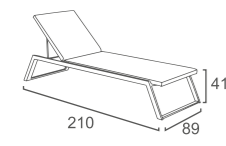

TS-13
TENSE LOUNGER
W210 D89 H41
CBM:0.81