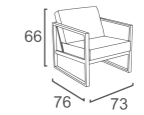

ETHIC Collection

EH-10
ETHIC CHAIR
W73 D76 H66
CBM: 0.72