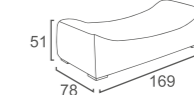

BF-09
BLUFF OTTOMAN
W169 D78 H51
CBM: 0.63