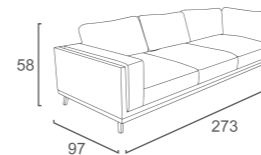

LAZ-05-TA
LAZY 2 SEATER LEFT END
W175 D97 H58
CBM: 0.87

LAZ-18-TA
LAZY 3-S CORNER RIGHT END
W273 D97 H58
CBM: 1.35

PURER Collection