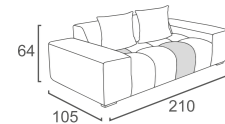

BW-09B
BLOW BENCH
W200 D48 H46
CBM:

BW-11
BLOW 2 SEATER SOFA
W210 D105 H64
CBM: 1.49