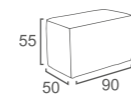

DP-14
DOPE COFFEE TABLE
W90 D90 H38
CBM: 0.34

ARIS Collection

AS-SC-001
ARIS OTTOMAN SEAT PART 1
W120 D70 H38
CBM: 0.39

AS-SC-002
ARIS OTTOMAN SEAT PART 2
W120 D90 H38
CBM: 0.49

AS-OT-09
ARIS BENCH
W170 D50 H43
CBM: 0.44