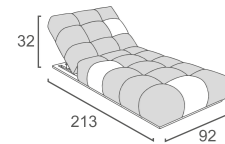

BW-09
BLOW OTTOMAN
W105 D105 H40
CBM: 0.5

T-JO-13
BLOW LOUNGER
W213 D92 H32
CBM: 0.72