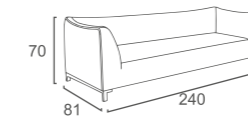

EC-14
ECO RIGHT CHAISE LOUNGE
W180 D85 H68
CBM: 1.36 PER SET

SECTION 2

EC-11
ECO 2 SEATER SOFA
W179 D93 H68
CBM:1.20

EC-10
ECO CHAIR
W95 D93 H68
CBM:0.65

ENJOY Collection

EJ-10
ENJOY CHAIR
W90 D81 H70
CBM:0.51