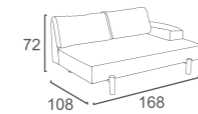

GM-18-TA
GLAMOUR 3 SEATER CORNER
RIGHT END
-WOOD PLATFORM
W298 D97 H73
CBM: 2.29

SECTION 2

TS-06-PW
TWINS 2 SEATER RIGHT END
-POLY WOOD LEG
W168 D108 H72
CBM:1.40