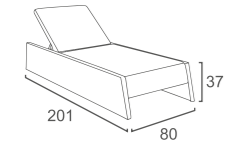

LE-13
LEVEL LOUNGER
W201 D80 H37
CBM:0.67