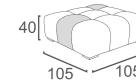

1 2JA-32665A SHINING WHITE 2 ANJ0014 SHINING BLACK 3 2JG-32561A-3 SHINING RED 4 2JF-32565A-3 SHINING ORANGE

BLOW Collection

BW-14
BLOW RIGHT CHAISE LOUNGE
W247 D105 H64
CBM: 1.79

BW-05
BLOW 2 SEATER LEFT END
W176 D105 H64
CBM: 1.28