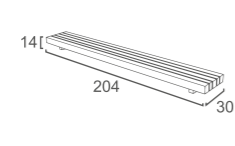

GD-14
GRAND SIDE TABLE (Teak)
W204 D30 H14
CBM:0.14