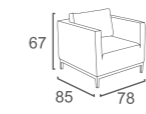

SECTION 2

TS-06-PW
TWINS 2 SEATER RIGHT END
-POLY WOOD LEG
W168 D108 H72
CBM:1.40

TS-17-PW
TWINS 3 SEATER CORNER
-POLY WOOD LEG
LEFT END
W261 D108 H72
CBM:2.14

ECO Collection

SECTION 1

EC-05
ECO 2 SEATER LEFT END
W160 D85 H68

EC-14
ECO RIGHT CHAISE LOUNGE
W180 D85 H68
CBM: 1.36 PER SET

SECTION 2

EC-11
ECO 2 SEATER SOFA
W179 D93 H68
CBM:1.20

EC-10
ECO CHAIR
W95 D93 H68
CBM:0.65

ENJOY Collection

EJ-10
ENJOY CHAIR
W90 D81 H70
CBM:0.51

EJ-12
ENJOY 3-SEATER SOFA
W240 D81 H70
CBM:1.36

EJ-04
ENJOY 3-SEATER ARMLESS SOFA
W178 D81 H70
CBM:1.01

EON Collection

EO-10
EON CHAIR
W78 D85 H67
CBM: 0.51

EO-11
EON 2 SEATER SOFA
W140 D85 H67
CBM: 0.89

EO-12
EON 3 SEATER SOFA
W204 D85 H67