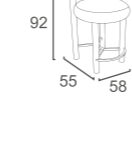

DC-68
ELLA CHAIR
W73 D64 H85
CBM: 0.43

DC-53
INES BAR CHAIR
W58 D55 H92
CBM:0.32