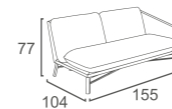

AS-BC-001
ARIS OTTOMAN ARM PART 1
W90 D50 H55
CBM: 0.3

AS-BC-002
ARIS OTTOMAN ARM PART 2
W119 D50 H55
CBM: 0.39

CRESTA Collection

CS-10
CRESTA ARMLESS CHAIR
W106 D96 H68
CBM: 0.74

CS-11
CRESTA 2 SEATER SOFA
W182 D96 H68
CBM: 1.27

LAZY Collection

LAZ-05-TA
LAZY 2 SEATER LEFT END
W175 D97 H58
CBM: 0.87

LAZ-18-TA
LAZY 3-S CORNER RIGHT END
W273 D97 H58
CBM: 1.35

PURER Collection

PR-17
PURER 3 SEATER CORNER
LEFT END
W249 D104 H77
CBM: 2.18