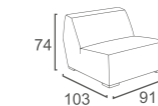

LAZY Collection

LAZ-05-TA
LAZY 2 SEATER LEFT END
W175 D97 H58
CBM: 0.87

LAZ-18-TA
LAZY 3-S CORNER RIGHT END
W273 D97 H58
CBM: 1.35

PURER Collection

PR-17
PURER 3 SEATER CORNER
LEFT END
W249 D104 H77
CBM: 2.18

PR-06
PURER 2 SEATER RIGHT END
W155 D104 H77
CBM: 1.37

TOUCH Collection

TC-18-TA
TOUCH 3 SEATER CORNER
RIGHT END
W300 D96 H73
CBM: 2.00

TC-05-TA
TOUCH 2 SEATER LEFT END
W202 D96 H73
CBM: 1.36

CUBE Collection

CB-01
CUBE CENTER
W91 D103 H74
CBM: 0.75

CB-02
CUBE CORNER
W103 D103 H74
CBM: 0.85

CB-05
CUBE LEFT END
W105 D103 H74
CBM: 0.87

CB-06
CUBE RIGHT END
W105 D103 H74
CBM: 0.87

BLUFF Collection

BF-03
BLUFF 2 SEATER SOFA
W168 D102 H71
CBM: 1.30