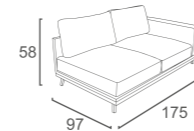

LAZ-05-TA
LAZY 2 SEATER LEFT END
W175 D97 H58
CBM: 0.87