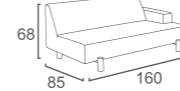

SECTION 2

TS-06-PW
TWINS 2 SEATER RIGHT END
-POLY WOOD LEG
W168 D108 H72
CBM:1.40

TS-17-PW
TWINS 3 SEATER CORNER
-POLY WOOD LEG
LEFT END
W261 D108 H72
CBM:2.14

ECO Collection

SECTION 1

EC-05
ECO 2 SEATER LEFT END
W160 D85 H68