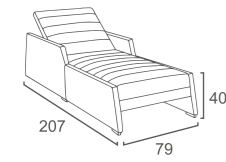

PM-13
PRIME LOUNGER
W207 D79 H52
CBM:0.93