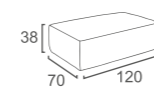

BW-09
BLOW OTTOMAN
W105 D105 H40
CBM: 0.5

T-JO-13
BLOW LOUNGER
W213 D92 H32
CBM: 0.72

BW-11
BLOW 2 SEATER SOFA
W210 D105 H64
CBM: 1.49

BW-09B
BLOW BENCH
W200 D48 H46
CBM:

BW-09A
BLOW POUF
W49 D49 H46
CBM: 0.13

HERO Collection

HE-11
HERO 2-S SOFA
W230 D105 H78
CBM: 2

HE-10
HERO CHAIR
W118 D105 H78
CBM: 1.04

HE-09
HERO HOCKER
W150 D90 H45
CBM: 0.67

DOPE Collection

DP-12
DOPE 3 SEATER SOFA
W260 D100 H80
CBM: 2.24

DP-07
DOPE 3 SEATER LEFT END
W220 D100 H80
CBM: 1.9

DP-14
DOPE COFFEE TABLE
W90 D90 H38
CBM: 0.34

ARIS Collection

AS-SC-001
ARIS OTTOMAN SEAT PART 1
W120 D70 H38
CBM: 0.39

AS-SC-002
ARIS OTTOMAN SEAT PART 2
W120 D90 H38
CBM: 0.49

AS-OT-09
ARIS BENCH
W170 D50 H43
CBM: 0.44