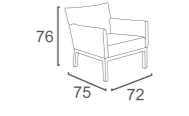

LM-11
LIMA 2 SEATER SOFA
W134 D75 H76

LM-10
LIMA ARMCHAIR
W72 D75 H76

CBM:1.18/SET
(2PCS CHAIR+1PC SOFA)