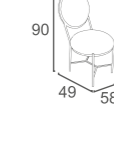

DC-56
DOPE CHAIR
W68 D64 H71
CBM: 0.34

DC-72
ELIZE CHAIR (Teak feet)
W64 D61 H80
CBM:0.34

DC-32
SARA LOUNGE CHAIR KD
W83 D66 H110
CBM:0.44

DC-57
LAIS CHAIR
-STACKABLE
W62 D68 H75
CBM:0.30

DC-30
ALAN CHAIR
W65 D70 H94
CBM: 0.47

DC-33
SARA LOUNGE STOOL KD
W67 D58 H37
CBM:0.12

DC-58
ICON CHAIR
-STACKABLE
W63 D67 H77
CBM:0.28

DC-61
EVIE CHAIR
W59 D50 H90
CBM:0.23

DC-52
INES CHAIR
W68 D60 H76
CBM:0.34

DC-59
ICON LOUNGE CHAIR
-STACKABLE
W77 D70 H72
CBM:0.30

DC-54
ROSI CHAIR
W58 D49 H90
CBM: 0.28

DC-53
INES BAR CHAIR
W58 D55 H92
CBM:0.32

DC-60
ICON LOUNGE CHAIR
-STACKABLE
W132 D79 H72
CBM:0.79

DC-73
REEF CHAIR
W56 D56 H70
CBM: 0.25

DC-68
ELLA CHAIR
W73 D64 H85
CBM: 0.43