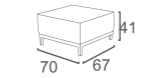

EJ-12
ENJOY 3-SEATER SOFA
W240 D81 H70
CBM:1.36

EJ-04
ENJOY 3-SEATER ARMLESS SOFA
W178 D81 H70
CBM:1.01

EON Collection

EO-10
EON CHAIR
W78 D85 H67
CBM: 0.51

EO-11
EON 2 SEATER SOFA
W140 D85 H67
CBM: 0.89

EO-12
EON 3 SEATER SOFA
W204 D85 H67