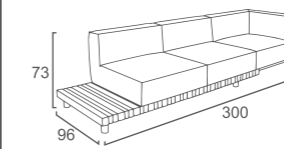

TC-05-TA
TOUCH 2 SEATER LEFT END
W202 D96 H73
CBM: 1.36

TOUCH Collection

TC-18-TA
TOUCH 3 SEATER CORNER
RIGHT END
W300 D96 H73
CBM: 2.00