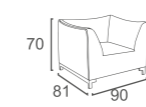

SECTION 2

TS-06-PW
TWINS 2 SEATER RIGHT END
-POLY WOOD LEG
W168 D108 H72
CBM:1.40

TS-17-PW
TWINS 3 SEATER CORNER
-POLY WOOD LEG
LEFT END
W261 D108 H72
CBM:2.14

ECO Collection

SECTION 1

EC-05
ECO 2 SEATER LEFT END
W160 D85 H68

EC-14
ECO RIGHT CHAISE LOUNGE
W180 D85 H68
CBM: 1.36 PER SET

SECTION 2

EC-11
ECO 2 SEATER SOFA
W179 D93 H68
CBM:1.20

EC-10
ECO CHAIR
W95 D93 H68
CBM:0.65

ENJOY Collection

EJ-10
ENJOY CHAIR
W90 D81 H70
CBM:0.51

EJ-12
ENJOY 3-SEATER SOFA
W240 D81 H70
CBM:1.36

EJ-04
ENJOY 3-SEATER ARMLESS SOFA
W178 D81 H70
CBM:1.01

EON Collection

EO-10
EON CHAIR
W78 D85 H67
CBM: 0.51

EO-11
EON 2 SEATER SOFA
W140 D85 H67
CBM: 0.89

EO-12
EON 3 SEATER SOFA
W204 D85 H67