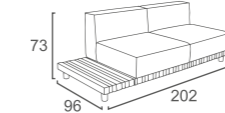

TC-05-TA
TOUCH 2 SEATER LEFT END
W202 D96 H73
CBM: 1.36