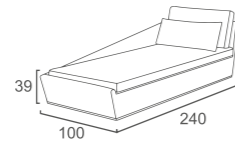

RF-11
REEF 2 SEATER SOFA
W150 D77 H61
CBM: 1.46

LIMA Collection

LM-11
LIMA 2 SEATER SOFA
W134 D75 H76

LM-10
LIMA ARMCHAIR
W72 D75 H76

CBM:1.18/SET
(2PCS CHAIR+1PC SOFA)

LOUNGER

CB-13
CUBE LOUNGER
W222 D80 H37
CBM:0.73