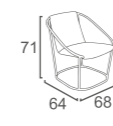

IC-13
ICON LOUNGER (Teak feet)
W213 D89 H41
CBM:0.88

CL-13
CORAL LOUNGER
W195 D127 H40
CBM:0.91

TS-13
TENSE LOUNGER
W210 D89 H41
CBM:0.81

GD-14
GRAND SIDE TABLE (Teak)
W204 D30 H14
CBM:0.14

CHAIR

DC-31
SARA CHAIR KD
W55 D71 H84
CBM: 0.24

DC-56
DOPE CHAIR
W68 D64 H71
CBM: 0.34

DC-72
ELIZE CHAIR (Teak feet)
W64 D61 H80
CBM:0.34

DC-32
SARA LOUNGE CHAIR KD
W83 D66 H110
CBM:0.44

DC-57
LAIS CHAIR
-STACKABLE
W62 D68 H75
CBM:0.30

DC-30
ALAN CHAIR
W65 D70 H94
CBM: 0.47